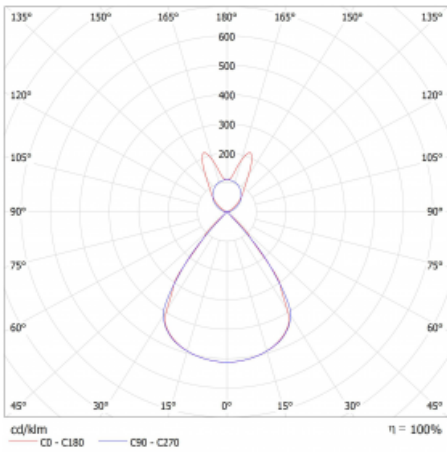

Type of installation	Suspended
Light distribution	Direct-indirect wide-lighting distribution
Luminaire shape	Linear
Colour of the luminaires	Silver
Material	Aluminium
Lifetime	L80/B20 50 000 hours
Warranty	5 years
Description of luminaires	Luminaire suspended
Dimensions	1122 mm × 47 mm × 69 mm
Light source	LED MODUL
Type of optical system	Plastic louvre low UGR
Luminous flux*	2790 lm
Colour Temperature	3000 K warm white
Luminous efficacy	136 lm/W
MacAdam Light source	3
Colour rendering index	80
UGR max. X=4H Y=8H, ρ=70,50,20	13.1

## Technical drawing

Luminaire power input\* 20.5 W

Connection of the luminaires DALI

Electrical voltage 220-240V

Frequency 50/60Hz

⊕ CE IP 20

\*±10 %

## Curve