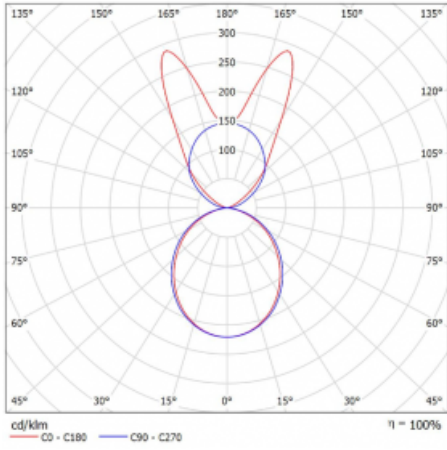

Luminaire

Lina45-S

145S-5B1K-40GGE/840, S

EPD®

Imagine a linear luminaire that can satisfy all your needs: it meets UGR, has high efficiency and you can build it to your specifications. And it looks great too. The Lina45-S offers opal, microprism and optical grille variants, so it can easily meet both UGR under 19 at 4300 lm luminous flux. It is a great solution for visually demanding spaces, as it even meets UGR under 16 in some variants. In addition, you can complement the modular luminaire with a Vali55 relay module, a Rundo circular luminaire or 2 - 3 CUBE reflectors. The indirect lighting component is provided by a clear plexiglass module or a batwing diffuser, which creates a more even illumination of the ceiling. A welcome feature is also the possibility of a curtain at the joint of the profiles, which are also fitted with caps to prevent even minimal draughts. The individual segments are easily connected using connectors and plugged into 230 V.

Type of installation	Suspended
Light distribution	Direct-indirect
Luminaire shape	Linear
Colour of the luminaires	Silver
Material	Aluminium
Lifetime	L80/B20 50 000 hours
Warranty	5 years
Description of luminaires	Luminaire suspended
item description	D/I - 55/45
Dimensions (l × w × h mm)	2244 mm × 47 mm × 69 mm
Light source	LED MODUL
DIR optical system	Opal diffuser
INDIR optical system	Batwing
Luminous flux*	9090 lm
Colour Temperature	4000 K cool white
Luminous efficacy	161 lm/W
MacAdam Light source	3
Colour rendering index	80
UGR max. X=4H Y=8H, ρ=70,50,20	22.6

Curve

Luminaire power input* 56.5 W

Connection of the luminaires ON/OFF

Electrical voltage 220-240V

Frequency 50/60Hz

⊕ CE IP 20

*±10 %

Downloads