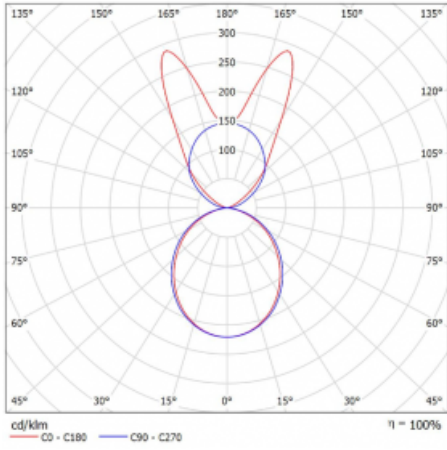

# Lina45-S

145S-5B1K-40GGE/840, S

EPD®

Imagine a linear luminaire that can satisfy all your needs: it meets UGR, has high efficiency and you can build it to your specifications. And it looks great too. The Lina45-S offers opal, microprism and optical grille variants, so it can easily meet both UGR under 19 at 4300 lm luminous flux. It is a great solution for visually demanding spaces, as it even meets UGR under 16 in some variants. In addition, you can complement the modular luminaire with a Vali55 relay module, a Rundo circular luminaire or 2 - 3 CUBE reflectors. The indirect lighting component is provided by a clear plexiglass module or a batwing diffuser, which creates a more even illumination of the ceiling. A welcome feature is also the possibility of a curtain at the joint of the profiles, which are also fitted with caps to prevent even minimal draughts. The individual segments are easily connected using connectors and plugged into 230 V.

Type of installation	Suspended
Light distribution	Direct-indirect wide-lighting distribution
Luminaire shape	Linear
Colour of the luminaires	Silver
Material	Aluminium
Lifetime	L80/B20 50 000 hours
Warranty	5 years
Description of luminaires	Luminaire suspended
item description	D/l - 55/45
Dimensions	2244 mm × 47 mm × 69 mm
Light source	LED MODUL
Type of optical system	Opal diffuser
Luminous flux*	9090 lm
Colour Temperature	4000 K cool white
Luminous efficacy	161 lm/W
MacAdam Light source	3
Colour rendering index	80
UGR max. X=4H Y=8H, $\rho=70,50,20$	22.6

## Curve

Luminaire power input\* 56.5 W

Connection of the luminaires ON/OFF

Electrical voltage 220-240V

Frequency 50/60Hz

⊕ CE IP 20

\*±10 %