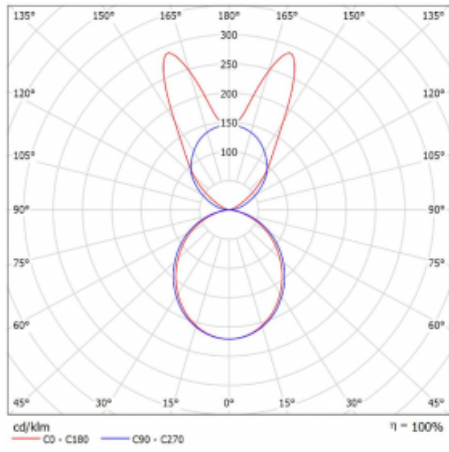

# Lina45-S

145S-5B1K-40GGE/830, S

EPD®

Imagine a linear luminaire that can satisfy all your needs: it meets UGR, has high efficiency and you can build it to your specifications. And it looks great too. The Lina45-S offers opal, microprism and optical grille variants, so it can easily meet both UGR under 19 at 4300 lm luminous flux. It is a great solution for visually demanding spaces, as it even meets UGR under 16 in some variants. In addition, you can complement the modular luminaire with a Vali55 relay module, a Rundo circular luminaire or 2 - 3 CUBE reflectors. The indirect lighting component is provided by a clear plexiglass module or a batwing diffuser, which creates a more even illumination of the ceiling. A welcome feature is also the possibility of a curtain at the joint of the profiles, which are also fitted with caps to prevent even minimal draughts. The individual segments are easily connected using connectors and plugged into 230 V.

Type of installation	Suspended
Light distribution	Direct-indirect wide-lighting distribution
Luminaire shape	Linear
Colour of the luminaires	Silver
Material	Aluminium
Lifetime	L80/B20 50 000 hours
Warranty	5 years
Description of luminaires	Luminaire suspended
item description	D/I - 55/45
Dimensions	2244 mm × 47 mm × 69 mm
Light source	LED MODUL
Type of optical system	Opal diffuser
Luminous flux*	8720 lm
Colour Temperature	3000 K warm white
Luminous efficacy	154 lm/W
MacAdam Light source	3
Colour rendering index	80
UGR max. X=4H Y=8H, $\rho=70,50,20$	22.5

## Curve

Luminaire power input\* 56.5 W

Connection of the luminaires ON/OFF

Electrical voltage 220-240V

Frequency 50/60Hz

⊕ CE IP 20

\*±10 %