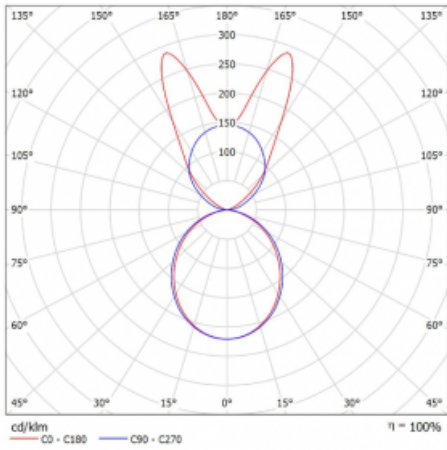

# Lina45-S

145S-5B1K-40GGD/840, W

**EPD®**

Imagine a linear luminaire that can satisfy all your needs: it meets UGR, has high efficiency and you can build it to your specifications. And it looks great too. The Lina45-S offers opal, microprism and optical grille variants, so it can easily meet both UGR under 19 at 4300 lm luminous flux. It is a great solution for visually demanding spaces, as it even meets UGR under 16 in some variants. In addition, you can complement the modular luminaire with a Vali55 relay module, a Rundo circular luminaire or 2 - 3 CUBE reflectors. The indirect lighting component is provided by a clear plexiglass module or a batwing diffuser, which creates a more even illumination of the ceiling. A welcome feature is also the possibility of a curtain at the joint of the profiles, which are also fitted with caps to prevent even minimal draughts. The individual segments are easily connected using connectors and plugged into 230 V.

Type of installation	Suspended
Light distribution	Direct-indirect
Luminaire shape	Linear
Colour of the luminaires	White
Material	Aluminium
Lifetime	L80/B20 50 000 hours
Warranty	5 years
Description of luminaires	Luminaire suspended
item description	D/I - 55/45
Dimensions (l × w × h mm)	2244 mm × 47 mm × 69 mm
Light source	LED MODUL
DIR optical system	Opal diffuser
INDIR optical system	Batwing
Luminous flux*	9090 lm
Colour Temperature	4000 K cool white
Luminous efficacy	161 lm/W
MacAdam Light source	3
Colour rendering index	80
UGR max. X=4H Y=8H, ρ=70,50,20	22.6

## Curve

Luminaire power input\* 56.5 W

Connection of the luminaires DALI

Electrical voltage 220-240V

Frequency 50/60Hz

⊕ CE IP 20

\* $\pm 10\%$