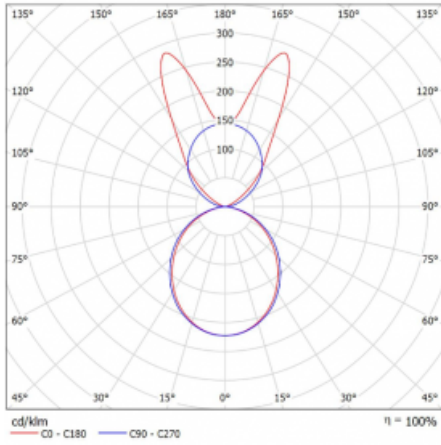

# Lina45-S

145S-5B1K-35GHE/840, W

**EPD®**

Imagine a linear luminaire that can satisfy all your needs: it meets UGR, has high efficiency and you can build it to your specifications. And it looks great too. The Lina45-S offers opal, microprism and optical grille variants, so it can easily meet both UGR under 19 at 4300 lm luminous flux. It is a great solution for visually demanding spaces, as it even meets UGR under 16 in some variants. In addition, you can complement the modular luminaire with a Vali55 relay module, a Rundo circular luminaire or 2 - 3 CUBE reflectors. The indirect lighting component is provided by a clear plexiglass module or a batwing diffuser, which creates a more even illumination of the ceiling. A welcome feature is also the possibility of a curtain at the joint of the profiles, which are also fitted with caps to prevent even minimal draughts. The individual segments are easily connected using connectors and plugged into 230 V.

Type of installation	Suspended
Light distribution	Direct-indirect
Luminaire shape	Linear
Colour of the luminaires	White
Material	Aluminium
Lifetime	L80/B20 50 000 hours
Warranty	5 years
Description of luminaires	Luminaire suspended
item description	D/I - 57/43
Dimensions (l × w × h mm)	1964 mm × 47 mm × 69 mm
Light source	LED MODUL
DIR optical system	Opal diffuser
INDIR optical system	Batwing
Luminous flux*	12320 lm
Colour Temperature	4000 K cool white
Luminous efficacy	157 lm/W
MacAdam Light source	3
Colour rendering index	80
UGR max. X=4H Y=8H, ρ=70,50,20	24.2

## Curve

Luminaire power input\* 78.7 W

Connection of the luminaires ON/OFF

Electrical voltage 220-240V

Frequency 50/60Hz

⊕ CE IP 20

\* $\pm 10\%$