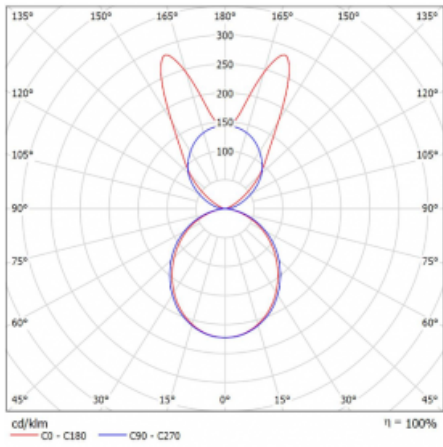

Luminaire

Lina45-S

145S-5B1K-35GHE/840, W

EPD®

Imagine a linear luminaire that can satisfy all your needs: it meets UGR, has high efficiency and you can build it to your specifications. And it looks great too. The Lina45-S offers opal, microprism and optical grille variants, so it can easily meet both UGR under 19 at 4300 lm luminous flux. It is a great solution for visually demanding spaces, as it even meets UGR under 16 in some variants. In addition, you can complement the modular luminaire with a Vali55 relay module, a Rundo circular luminaire or 2 - 3 CUBE reflectors. The indirect lighting component is provided by a clear plexiglass module or a batwing diffuser, which creates a more even illumination of the ceiling. A welcome feature is also the possibility of a curtain at the joint of the profiles, which are also fitted with caps to prevent even minimal draughts. The individual segments are easily connected using connectors and plugged into 230 V.

Type of installation	Suspended
Light distribution	Direct-indirect wide-lighting distribution
Luminaire shape	Linear
Colour of the luminaires	White
Material	Aluminium
Lifetime	L80/B20 50 000 hours
Warranty	5 years
Description of luminaires	Luminaire suspended
item description	D/I - 57/43
Dimensions	1964 mm × 47 mm × 69 mm
Light source	LED MODUL
Type of optical system	Opal diffuser
Luminous flux*	12320 lm
Colour Temperature	4000 K cool white
Luminous efficacy	157 lm/W
MacAdam Light source	3
Colour rendering index	80
UGR max. X=4H Y=8H, $\rho=70,50,20$	24.2

Curve

Luminaire power input* 78.7 W

Connection of the luminaires ON/OFF

Electrical voltage 220-240V

Frequency 50/60Hz

⊕ CE IP 20

* $\pm 10\%$

Downloads