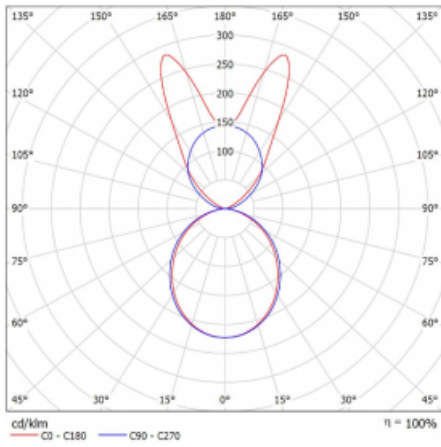

Luminaire

Lina45-S

145S-5B1K-35GHE/840, B

EPD®

Imagine a linear luminaire that can satisfy all your needs: it meets UGR, has high efficiency and you can build it to your specifications. And it looks great too. The Lina45-S offers opal, microprism and optical grille variants, so it can easily meet both UGR under 19 at 4300 lm luminous flux. It is a great solution for visually demanding spaces, as it even meets UGR under 16 in some variants. In addition, you can complement the modular luminaire with a Vali55 relay module, a Rundo circular luminaire or 2 - 3 CUBE reflectors. The indirect lighting component is provided by a clear plexiglass module or a batwing diffuser, which creates a more even illumination of the ceiling. A welcome feature is also the possibility of a curtain at the joint of the profiles, which are also fitted with caps to prevent even minimal draughts. The individual segments are easily connected using connectors and plugged into 230 V.

Type of installation	Suspended
Light distribution	Direct-indirect wide-lighting distribution
Luminaire shape	Linear
Colour of the luminaires	Black
Material	Aluminium
Lifetime	L80/B20 50 000 hours
Warranty	5 years
Description of luminaires	Luminaire suspended
item description	D/I - 57/43
Dimensions	1964 mm × 47 mm × 69 mm
Light source	LED MODUL
Type of optical system	Opal diffuser
Luminous flux*	12320 lm
Colour Temperature	4000 K cool white
Luminous efficacy	157 lm/W
MacAdam Light source	3
Colour rendering index	80
UGR max. X=4H Y=8H, $\rho=70,50,20$	24.2

Curve

Luminaire power input* 78.7 W

Connection of the luminaires ON/OFF

Electrical voltage 220-240V

Frequency 50/60Hz

⊕ CE IP 20

* $\pm 10\%$

Downloads