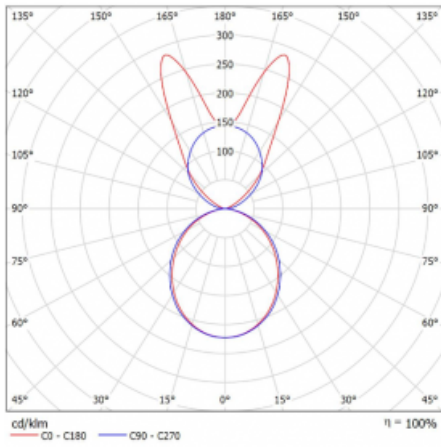

Curve

Luminaire power input* 49.5 W

Connection of the luminaires ON/OFF + 3h emergency

Electrical voltage 220-240V

Frequency 50/60Hz

⊕ CE IP 20

*±10 %