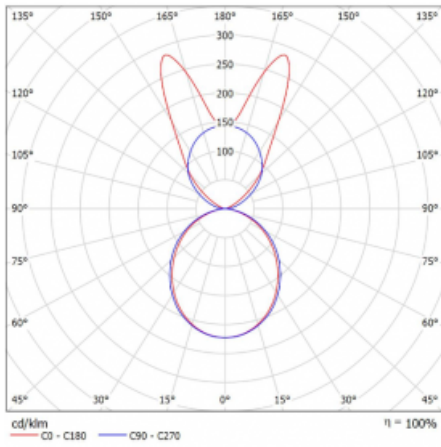

Luminaire

Lina45-S

145S-5B1K-35GGE/840, S

Imagine a linear luminaire that can satisfy all your needs: it meets UGR, has high efficiency and you can build it to your specifications. And it looks great too. The Lina45-S offers opal, microprism and optical grille variants, so it can easily meet both UGR under 19 at 4300 lm luminous flux. It is a great solution for visually demanding spaces, as it even meets UGR under 16 in some variants. In addition, you can complement the modular luminaire with a Vali55 relay module, a Rundo circular luminaire or 2 - 3 CUBE reflectors. The indirect lighting component is provided by a clear plexiglass module or a batwing diffuser, which creates a more even illumination of the ceiling. A welcome feature is also the possibility of a curtain at the joint of the profiles, which are also fitted with caps to prevent even minimal draughts. The individual segments are easily connected using connectors and plugged into 230 V.

Type of installation	Suspended
Light distribution	Direct-indirect wide-lighting distribution
Luminaire shape	Linear
Colour of the luminaires	Silver
Material	Aluminium
Lifetime	L80/B20 50 000 hours
Warranty	5 years
Description of luminaires	Luminaire suspended
item description	D/I - 55/45
Dimensions	1964 mm × 47 mm × 69 mm
Light source	LED MODUL
Type of optical system	Opal diffuser
Luminous flux*	7880 lm
Colour Temperature	4000 K cool white
Luminous efficacy	159 lm/W
MacAdam Light source	3
Colour rendering index	80
UGR max. X=4H Y=8H, $\rho=70,50,20$	22.6

Curve

Luminaire power input* 49.5 W

Connection of the luminaires ON/OFF

Electrical voltage 220-240V

Frequency 50/60Hz

⊕ CE IP 20

* $\pm 10\%$

Downloads