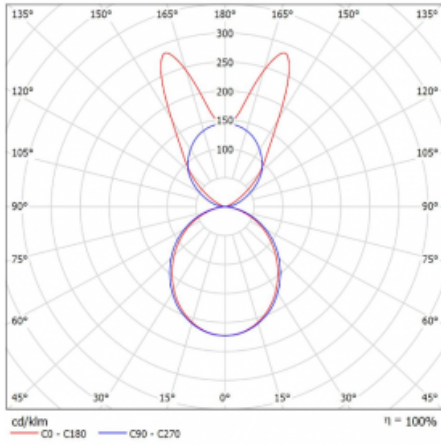

Luminaire

Lina45-S

145S-5B1K-35GGE/840, B

EPD®

Imagine a linear luminaire that can satisfy all your needs: it meets UGR, has high efficiency and you can build it to your specifications. And it looks great too. The Lina45-S offers opal, microprism and optical grille variants, so it can easily meet both UGR under 19 at 4300 lm luminous flux. It is a great solution for visually demanding spaces, as it even meets UGR under 16 in some variants. In addition, you can complement the modular luminaire with a Vali55 relay module, a Rundo circular luminaire or 2 - 3 CUBE reflectors. The indirect lighting component is provided by a clear plexiglass module or a batwing diffuser, which creates a more even illumination of the ceiling. A welcome feature is also the possibility of a curtain at the joint of the profiles, which are also fitted with caps to prevent even minimal draughts. The individual segments are easily connected using connectors and plugged into 230 V.

Type of installation	Suspended
Light distribution	Direct-indirect wide-lighting distribution
Luminaire shape	Linear
Colour of the luminaires	Black
Material	Aluminium
Lifetime	L80/B20 50 000 hours
Warranty	5 years
Description of luminaires	Luminaire suspended
item description	D/I - 55/45
Dimensions	1964 mm × 47 mm × 69 mm
Light source	LED MODUL
Type of optical system	Opal diffuser
Luminous flux*	7880 lm
Colour Temperature	4000 K cool white
Luminous efficacy	159 lm/W
MacAdam Light source	3
Colour rendering index	80
UGR max. X=4H Y=8H, $\rho=70,50,20$	22.6

Curve

Luminaire power input* 49.5 W

Connection of the luminaires ON/OFF

Electrical voltage 220-240V

Frequency 50/60Hz

⊕ CE IP 20

* $\pm 10\%$

Downloads