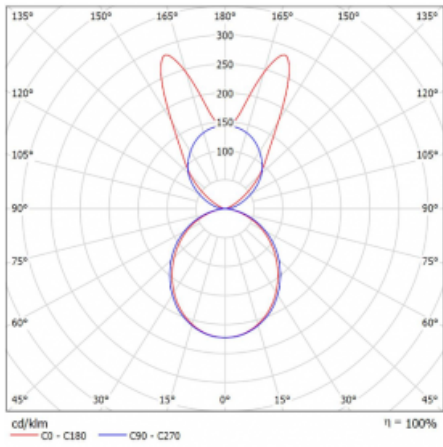

# Lina45-S

145S-5B1K-35GGE/830, W

EPD®

Imagine a linear luminaire that can satisfy all your needs: it meets UGR, has high efficiency and you can build it to your specifications. And it looks great too. The Lina45-S offers opal, microprism and optical grille variants, so it can easily meet both UGR under 19 at 4300 lm luminous flux. It is a great solution for visually demanding spaces, as it even meets UGR under 16 in some variants. In addition, you can complement the modular luminaire with a Vali55 relay module, a Rundo circular luminaire or 2 - 3 CUBE reflectors. The indirect lighting component is provided by a clear plexiglass module or a batwing diffuser, which creates a more even illumination of the ceiling. A welcome feature is also the possibility of a curtain at the joint of the profiles, which are also fitted with caps to prevent even minimal draughts. The individual segments are easily connected using connectors and plugged into 230 V.

Type of installation	Suspended
Light distribution	Direct-indirect wide-lighting distribution
Luminaire shape	Linear
Colour of the luminaires	White
Material	Aluminium
Lifetime	L80/B20 50 000 hours
Warranty	5 years
Description of luminaires	Luminaire suspended
item description	D/I - 55/45
Dimensions	1964 mm × 47 mm × 69 mm
Light source	LED MODUL
Type of optical system	Opal diffuser
Luminous flux*	7560 lm
Colour Temperature	3000 K warm white
Luminous efficacy	153 lm/W
MacAdam Light source	3
Colour rendering index	80
UGR max. X=4H Y=8H, $\rho=70,50,20$	22.5

## Curve

Luminaire power input\* 49.5 W

Connection of the luminaires ON/OFF

Electrical voltage 220-240V

Frequency 50/60Hz

⊕ CE IP 20

\* $\pm 10\%$