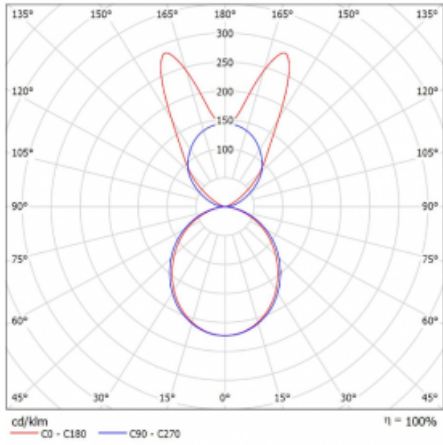

# Lina45-S

145S-5B1K-35GGE/830, S

EPD®

Imagine a linear luminaire that can satisfy all your needs: it meets UGR, has high efficiency and you can build it to your specifications. And it looks great too. The Lina45-S offers opal, microprism and optical grille variants, so it can easily meet both UGR under 19 at 4300 lm luminous flux. It is a great solution for visually demanding spaces, as it even meets UGR under 16 in some variants. In addition, you can complement the modular luminaire with a Vali55 relay module, a Rundo circular luminaire or 2 - 3 CUBE reflectors. The indirect lighting component is provided by a clear plexiglass module or a batwing diffuser, which creates a more even illumination of the ceiling. A welcome feature is also the possibility of a curtain at the joint of the profiles, which are also fitted with caps to prevent even minimal draughts. The individual segments are easily connected using connectors and plugged into 230 V.

Type of installation	Suspended
Light distribution	Direct-indirect
Luminaire shape	Linear
Colour of the luminaires	Silver
Material	Aluminium
Lifetime	L80/B20 50 000 hours
Warranty	5 years
Description of luminaires	Luminaire suspended
item description	D/I - 55/45
Dimensions (l × w × h mm)	1964 mm × 47 mm × 69 mm
Weight	4.4 kg
Light source	LED MODUL
DIR optical system	Opal diffuser
INDIR optical system	Batwing
Luminous flux*	7560 lm
Colour Temperature	3000 K warm white
Luminous efficacy	153 lm/W
MacAdam Light source	3
Colour rendering index	80
UGR max. X=4H Y=8H, ρ=70,50,20	22.5

## Curve

Luminaire power input\* 49.5 W

Connection of the luminaires ON/OFF

Electrical voltage 220-240V

Frequency 50/60Hz

⊕ CE IP 20

\*±10 %