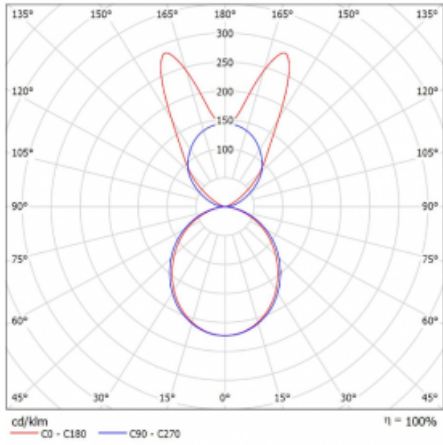

# Lina45-S

145S-5B1K-35GGD/840, W

EPD®

Imagine a linear luminaire that can satisfy all your needs: it meets UGR, has high efficiency and you can build it to your specifications. And it looks great too. The Lina45-S offers opal, microprism and optical grille variants, so it can easily meet both UGR under 19 at 4300 lm luminous flux. It is a great solution for visually demanding spaces, as it even meets UGR under 16 in some variants. In addition, you can complement the modular luminaire with a Vali55 relay module, a Rundo circular luminaire or 2 - 3 CUBE reflectors. The indirect lighting component is provided by a clear plexiglass module or a batwing diffuser, which creates a more even illumination of the ceiling. A welcome feature is also the possibility of a curtain at the joint of the profiles, which are also fitted with caps to prevent even minimal draughts. The individual segments are easily connected using connectors and plugged into 230 V.

Type of installation	Suspended
Light distribution	Direct-indirect
Luminaire shape	Linear
Colour of the luminaires	White
Material	Aluminium
Lifetime	L80/B20 50 000 hours
Warranty	5 years
Description of luminaires	Luminaire suspended
item description	D/I - 55/45
Dimensions (l × w × h mm)	1964 mm × 47 mm × 69 mm
Light source	LED MODUL
DIR optical system	Opal diffuser
INDIR optical system	Batwing
Luminous flux*	7880 lm
Colour Temperature	4000 K cool white
Luminous efficacy	159 lm/W
MacAdam Light source	3
Colour rendering index	80
UGR max. X=4H Y=8H, $\rho=70,50,20$	22.6

## Curve

Luminaire power input\* 49.5 W

Connection of the luminaires DALI

Electrical voltage 220-240V

Frequency 50/60Hz

⊕ CE IP 20

\* $\pm 10\%$