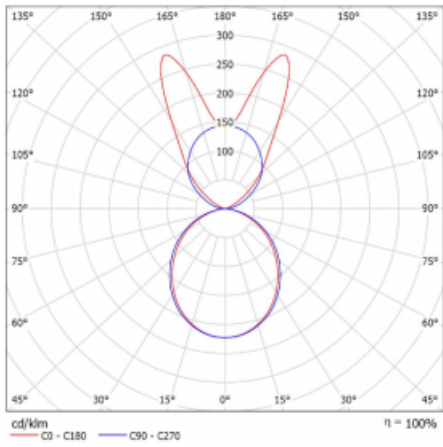

# Lina45-S

145S-5B1K-35GGD/830, B

**EPD®**

Imagine a linear luminaire that can satisfy all your needs: it meets UGR, has high efficiency and you can build it to your specifications. And it looks great too. The Lina45-S offers opal, microprism and optical grille variants, so it can easily meet both UGR under 19 at 4300 lm luminous flux. It is a great solution for visually demanding spaces, as it even meets UGR under 16 in some variants. In addition, you can complement the modular luminaire with a Vali55 relay module, a Rundo circular luminaire or 2 - 3 CUBE reflectors. The indirect lighting component is provided by a clear plexiglass module or a batwing diffuser, which creates a more even illumination of the ceiling. A welcome feature is also the possibility of a curtain at the joint of the profiles, which are also fitted with caps to prevent even minimal draughts. The individual segments are easily connected using connectors and plugged into 230 V.

Type of installation	Suspended
Light distribution	Direct-indirect wide-lighting distribution
Luminaire shape	Linear
Colour of the luminaires	Black
Material	Aluminium
Lifetime	L80/B20 50 000 hours
Warranty	5 years
Description of luminaires	Luminaire suspended
item description	D/I - 55/45
Dimensions	1964 mm × 47 mm × 69 mm
Light source	LED MODUL
Type of optical system	Opal diffuser
Luminous flux*	7560 lm
Colour Temperature	3000 K warm white
Luminous efficacy	153 lm/W
MacAdam Light source	3
Colour rendering index	80
UGR max. X=4H Y=8H, $\rho=70,50,20$	22.5

## Curve

Luminaire power input\* 49.5 W

Connection of the luminaires DALI

Electrical voltage 220-240V

Frequency 50/60Hz

⊕ CE IP 20

\*±10 %