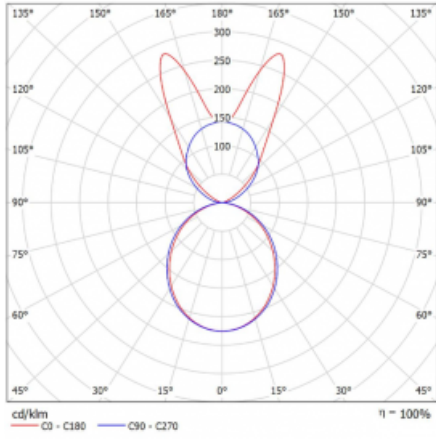

# Lina45-S

145S-5B1K-30GHD/840, W

**EPD<sup>®</sup>**

Imagine a linear luminaire that can satisfy all your needs: it meets UGR, has high efficiency and you can build it to your specifications. And it looks great too. The Lina45-S offers opal, microprism and optical grille variants, so it can easily meet both UGR under 19 at 4300 lm luminous flux. It is a great solution for visually demanding spaces, as it even meets UGR under 16 in some variants. In addition, you can complement the modular luminaire with a Vali55 relay module, a Rundo circular luminaire or 2 - 3 CUBE reflectors. The indirect lighting component is provided by a clear plexiglass module or a batwing diffuser, which creates a more even illumination of the ceiling. A welcome feature is also the possibility of a curtain at the joint of the profiles, which are also fitted with caps to prevent even minimal draughts. The individual segments are easily connected using connectors and plugged into 230 V.

Type of installation	Suspended
Light distribution	Direct-indirect wide-lighting distribution
Luminaire shape	Linear
Colour of the luminaires	White
Material	Aluminium
Lifetime	L80/B20 50 000 hours
Warranty	5 years
Description of luminaires	Luminaire suspended
item description	D/I - 59/41
Dimensions	1683 mm × 47 mm × 69 mm
Light source	LED MODUL
Type of optical system	Opal diffuser
Luminous flux*	10420 lm
Colour Temperature	4000 K cool white
Luminous efficacy	155 lm/W
MacAdam Light source	3
Colour rendering index	80
UGR max. X=4H Y=8H, $\rho=70,50,20$	24.3

## Curve

Luminaire power input\* 67.4 W

Connection of the luminaires DALI

Electrical voltage 220-240V

Frequency 50/60Hz

⊕ CE IP 20

\*±10 %