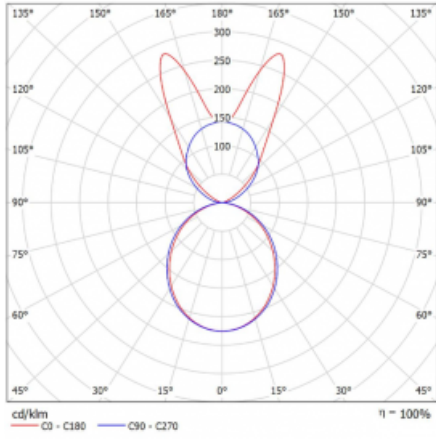

Curve

Luminaire power input* 67.4 W

Connection of the luminaires DALI

Electrical voltage 220-240V

Frequency 50/60Hz

⊕ CE IP 20

*±10 %