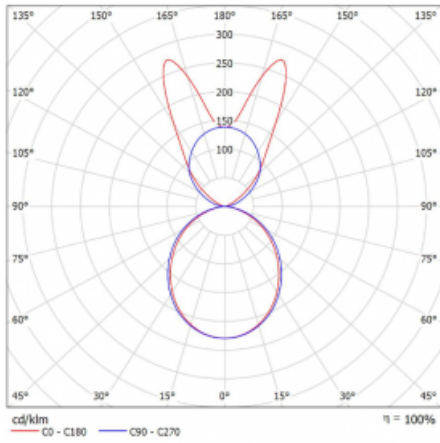

Curve

Luminaire power input* 55.7 W

Connection of the luminaires ON/OFF + 3h emergency

Electrical voltage 220-240V

Frequency 50/60Hz

⊕ CE IP 20

* $\pm 10\%$