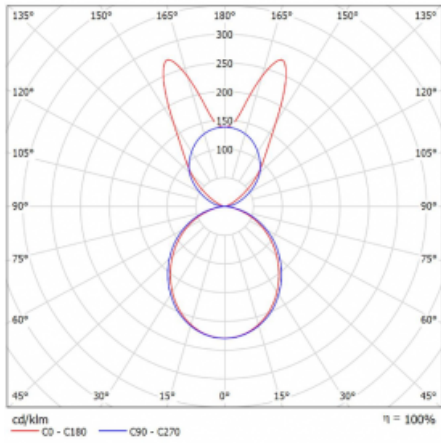

# Lina45-S

145S-5B1K-25GHE/840, B

Imagine a linear luminaire that can satisfy all your needs: it meets UGR, has high efficiency and you can build it to your specifications. And it looks great too. The Lina45-S offers opal, microprism and optical grille variants, so it can easily meet both UGR under 19 at 4300 lm luminous flux. It is a great solution for visually demanding spaces, as it even meets UGR under 16 in some variants. In addition, you can complement the modular luminaire with a Vali55 relay module, a Rundo circular luminaire or 2 - 3 CUBE reflectors. The indirect lighting component is provided by a clear plexiglass module or a batwing diffuser, which creates a more even illumination of the ceiling. A welcome feature is also the possibility of a curtain at the joint of the profiles, which are also fitted with caps to prevent even minimal draughts. The individual segments are easily connected using connectors and plugged into 230 V.

Type of installation	Suspended
Light distribution	Direct-indirect
Luminaire shape	Linear
Colour of the luminaires	Black
Material	Aluminium
Lifetime	L80/B20 50 000 hours
Warranty	5 years
Description of luminaires	Luminaire suspended
item description	D/I - 57/43
Dimensions (l × w × h mm)	1403 mm × 47 mm × 69 mm
Light source	LED MODUL
DIR optical system	Opal diffuser
INDIR optical system	Batwing
Luminous flux*	8530 lm
Colour Temperature	4000 K cool white
Luminous efficacy	153 lm/W
MacAdam Light source	3
Colour rendering index	80
UGR max. X=4H Y=8H, ρ=70,50,20	24.3

## Curve

Luminaire power input\* 55.7 W

Connection of the luminaires ON/OFF

Electrical voltage 220-240V

Frequency 50/60Hz

⊕ CE IP 20

\* $\pm 10\%$