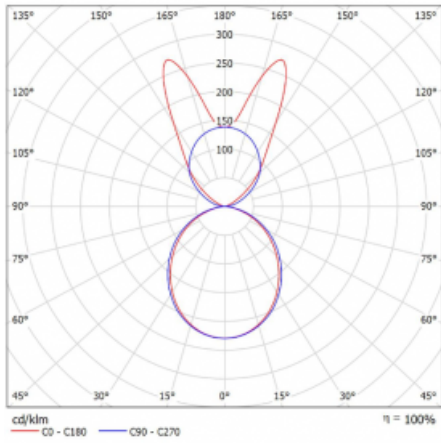

Luminaire

Lina45-S

145S-5B1K-25GHD/830, W

Imagine a linear luminaire that can satisfy all your needs: it meets UGR, has high efficiency and you can build it to your specifications. And it looks great too. The Lina45-S offers opal, microprism and optical grille variants, so it can easily meet both UGR under 19 at 4300 lm luminous flux. It is a great solution for visually demanding spaces, as it even meets UGR under 16 in some variants. In addition, you can complement the modular luminaire with a Vali55 relay module, a Rundo circular luminaire or 2 - 3 CUBE reflectors. The indirect lighting component is provided by a clear plexiglass module or a batwing diffuser, which creates a more even illumination of the ceiling. A welcome feature is also the possibility of a curtain at the joint of the profiles, which are also fitted with caps to prevent even minimal draughts. The individual segments are easily connected using connectors and plugged into 230 V.

Type of installation	Suspended
Light distribution	Direct-indirect
Luminaire shape	Linear
Colour of the luminaires	White
Material	Aluminium
Lifetime	L80/B20 50 000 hours
Warranty	5 years
Description of luminaires	Luminaire suspended
item description	D/I - 57/43
Dimensions (l × w × h mm)	1403 mm × 47 mm × 69 mm
Light source	LED MODUL
DIR optical system	Opal diffuser
INDIR optical system	Batwing
Luminous flux*	8180 lm
Colour Temperature	3000 K warm white
Luminous efficacy	147 lm/W
MacAdam Light source	3
Colour rendering index	80
UGR max. X=4H Y=8H, ρ=70,50,20	24.2

Curve

Luminaire power input* 55.7 W

Connection of the luminaires DALI

Electrical voltage 220-240V

Frequency 50/60Hz

⊕ CE IP 20

* $\pm 10\%$

Downloads