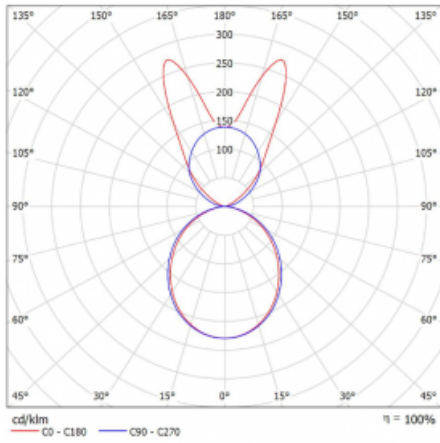

Curve

Luminaire power input* 35.3 W

Connection of the luminaires ON/OFF + 3h emergency

Electrical voltage 220-240V

Frequency 50/60Hz

⊕ CE IP 20

* $\pm 10\%$