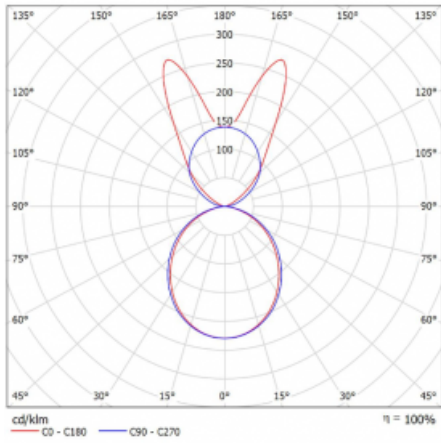

Luminaire

Lina45-S

145S-5B1K-25GGE/840, W

EPD®

Imagine a linear luminaire that can satisfy all your needs: it meets UGR, has high efficiency and you can build it to your specifications. And it looks great too. The Lina45-S offers opal, microprism and optical grille variants, so it can easily meet both UGR under 19 at 4300 lm luminous flux. It is a great solution for visually demanding spaces, as it even meets UGR under 16 in some variants. In addition, you can complement the modular luminaire with a Vali55 relay module, a Rundo circular luminaire or 2 - 3 CUBE reflectors. The indirect lighting component is provided by a clear plexiglass module or a batwing diffuser, which creates a more even illumination of the ceiling. A welcome feature is also the possibility of a curtain at the joint of the profiles, which are also fitted with caps to prevent even minimal draughts. The individual segments are easily connected using connectors and plugged into 230 V.

Type of installation	Suspended
Light distribution	Direct-indirect
Luminaire shape	Linear
Colour of the luminaires	White
Material	Aluminium
Lifetime	L80/B20 50 000 hours
Warranty	5 years
Description of luminaires	Luminaire suspended
item description	D/I - 57/43
Dimensions (l × w × h mm)	1403 mm × 47 mm × 69 mm
Light source	LED MODUL
DIR optical system	Opal diffuser
INDIR optical system	Batwing
Luminous flux*	5460 lm
Colour Temperature	4000 K cool white
Luminous efficacy	155 lm/W
MacAdam Light source	3
Colour rendering index	80
UGR max. X=4H Y=8H, ρ=70,50,20	22.8

Curve

Luminaire power input* 35.3 W

Connection of the luminaires ON/OFF

Electrical voltage 220-240V

Frequency 50/60Hz

⊕ CE IP 20

*±10 %

Downloads