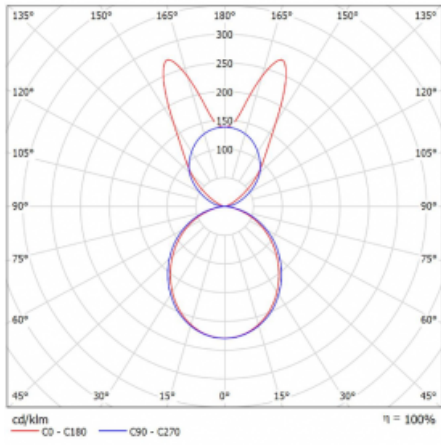

Luminaire

Lina45-S

145S-5B1K-25GGE/830, W

EPD®

Imagine a linear luminaire that can satisfy all your needs: it meets UGR, has high efficiency and you can build it to your specifications. And it looks great too. The Lina45-S offers opal, microprism and optical grille variants, so it can easily meet both UGR under 19 at 4300 lm luminous flux. It is a great solution for visually demanding spaces, as it even meets UGR under 16 in some variants. In addition, you can complement the modular luminaire with a Vali55 relay module, a Rundo circular luminaire or 2 - 3 CUBE reflectors. The indirect lighting component is provided by a clear plexiglass module or a batwing diffuser, which creates a more even illumination of the ceiling. A welcome feature is also the possibility of a curtain at the joint of the profiles, which are also fitted with caps to prevent even minimal draughts. The individual segments are easily connected using connectors and plugged into 230 V.

Type of installation	Suspended
Light distribution	Direct-indirect
Luminaire shape	Linear
Colour of the luminaires	White
Material	Aluminium
Lifetime	L80/B20 50 000 hours
Warranty	5 years
Description of luminaires	Luminaire suspended
item description	D/I - 57/43
Dimensions (l × w × h mm)	1403 mm × 47 mm × 69 mm
Light source	LED MODUL
DIR optical system	Opal diffuser
INDIR optical system	Batwing
Luminous flux*	5240 lm
Colour Temperature	3000 K warm white
Luminous efficacy	148 lm/W
MacAdam Light source	3
Colour rendering index	80
UGR max. X=4H Y=8H, ρ=70,50,20	22.6

Curve

Luminaire power input* 35.3 W

Connection of the luminaires ON/OFF

Electrical voltage 220-240V

Frequency 50/60Hz

⊕ CE IP 20

* $\pm 10\%$

Downloads