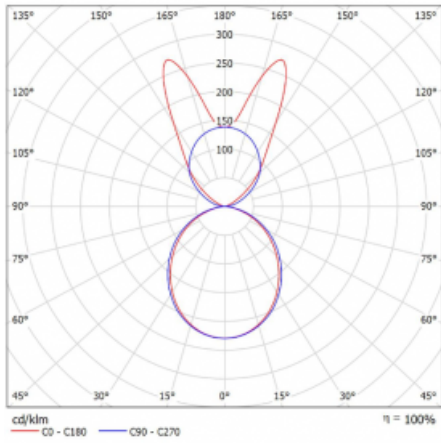

# Lina45-S

145S-5B1K-25GGE/830, B

**EPD®**

Imagine a linear luminaire that can satisfy all your needs: it meets UGR, has high efficiency and you can build it to your specifications. And it looks great too. The Lina45-S offers opal, microprism and optical grille variants, so it can easily meet both UGR under 19 at 4300 lm luminous flux. It is a great solution for visually demanding spaces, as it even meets UGR under 16 in some variants. In addition, you can complement the modular luminaire with a Vali55 relay module, a Rundo circular luminaire or 2 - 3 CUBE reflectors. The indirect lighting component is provided by a clear plexiglass module or a batwing diffuser, which creates a more even illumination of the ceiling. A welcome feature is also the possibility of a curtain at the joint of the profiles, which are also fitted with caps to prevent even minimal draughts. The individual segments are easily connected using connectors and plugged into 230 V.

Type of installation	Suspended
Light distribution	Direct-indirect wide-lighting distribution
Luminaire shape	Linear
Colour of the luminaires	Black
Material	Aluminium
Lifetime	L80/B20 50 000 hours
Warranty	5 years
Description of luminaires	Luminaire suspended
item description	D/I - 57/43
Dimensions	1403 mm × 47 mm × 69 mm
Light source	LED MODUL
Type of optical system	Opal diffuser
Luminous flux*	5240 lm
Colour Temperature	3000 K warm white
Luminous efficacy	148 lm/W
MacAdam Light source	3
Colour rendering index	80
UGR max. X=4H Y=8H, $\rho=70,50,20$	22.6

## Curve

Luminaire power input\* 35.3 W

Connection of the luminaires ON/OFF

Electrical voltage 220-240V

Frequency 50/60Hz

⊕ CE IP 20

\* $\pm 10\%$