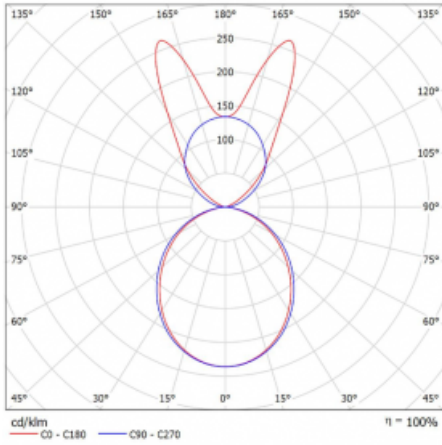

Luminaire

Lina45-S

145S-5B1K-20GHE/830, B

EPD®

Imagine a linear luminaire that can satisfy all your needs: it meets UGR, has high efficiency and you can build it to your specifications. And it looks great too. The Lina45-S offers opal, microprism and optical grille variants, so it can easily meet both UGR under 19 at 4300 lm luminous flux. It is a great solution for visually demanding spaces, as it even meets UGR under 16 in some variants. In addition, you can complement the modular luminaire with a Vali55 relay module, a Rundo circular luminaire or 2 - 3 CUBE reflectors. The indirect lighting component is provided by a clear plexiglass module or a batwing diffuser, which creates a more even illumination of the ceiling. A welcome feature is also the possibility of a curtain at the joint of the profiles, which are also fitted with caps to prevent even minimal draughts. The individual segments are easily connected using connectors and plugged into 230 V.

| | |
|----------------------------------------|--------------------------------------------|
| Type of installation | Suspended |
| Light distribution | Direct-indirect wide-lighting distribution |
| Luminaire shape | Linear |
| Colour of the luminaires | Black |
| Material | Aluminium |
| Lifetime | L80/B20 50 000 hours |
| Warranty | 5 years |
| Description of luminaires | Luminaire suspended |
| item description | D/I - 59/41 |
| Dimensions | 1122 mm × 47 mm × 69 mm |
| Light source | LED MODUL |
| Type of optical system | Opal diffuser |
| Luminous flux* | 6370 lm |
| Colour Temperature | 3000 K warm white |
| Luminous efficacy | 146 lm/W |
| MacAdam Light source | 3 |
| Colour rendering index | 80 |
| UGR max. X=4H Y=8H, $\rho=70,50,20$ | 24.3 |

Curve

Luminaire power input* 43.6 W

Connection of the luminaires ON/OFF

Electrical voltage 220-240V

Frequency 50/60Hz

⊕ CE IP 20

* $\pm 10\%$

Downloads