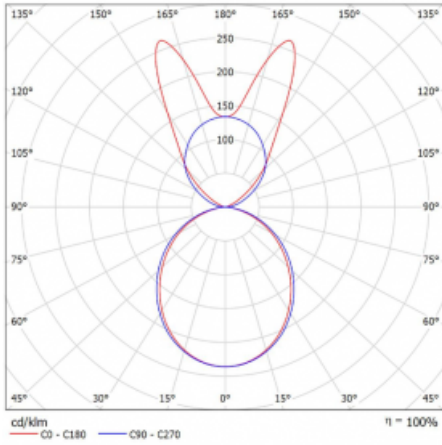

# Lina45-S

145S-5B1K-20GHD/840, S

**EPD®**

Imagine a linear luminaire that can satisfy all your needs: it meets UGR, has high efficiency and you can build it to your specifications. And it looks great too. The Lina45-S offers opal, microprism and optical grille variants, so it can easily meet both UGR under 19 at 4300 lm luminous flux. It is a great solution for visually demanding spaces, as it even meets UGR under 16 in some variants. In addition, you can complement the modular luminaire with a Vali55 relay module, a Rundo circular luminaire or 2 - 3 CUBE reflectors. The indirect lighting component is provided by a clear plexiglass module or a batwing diffuser, which creates a more even illumination of the ceiling. A welcome feature is also the possibility of a curtain at the joint of the profiles, which are also fitted with caps to prevent even minimal draughts. The individual segments are easily connected using connectors and plugged into 230 V.

Type of installation	Suspended
Light distribution	Direct-indirect wide-lighting distribution
Luminaire shape	Linear
Colour of the luminaires	Silver
Material	Aluminium
Lifetime	L80/B20 50 000 hours
Warranty	5 years
Description of luminaires	Luminaire suspended
item description	D/l - 59/41
Dimensions	1122 mm × 47 mm × 69 mm
Light source	LED MODUL
Type of optical system	Opal diffuser
Luminous flux*	6640 lm
Colour Temperature	4000 K cool white
Luminous efficacy	152 lm/W
MacAdam Light source	3
Colour rendering index	80
UGR max. X=4H Y=8H, $\rho=70,50,20$	24.5

## Curve

Luminaire power input\* 43.6 W

Connection of the luminaires DALI

Electrical voltage 220-240V

Frequency 50/60Hz

⊕ CE IP 20

\*±10 %