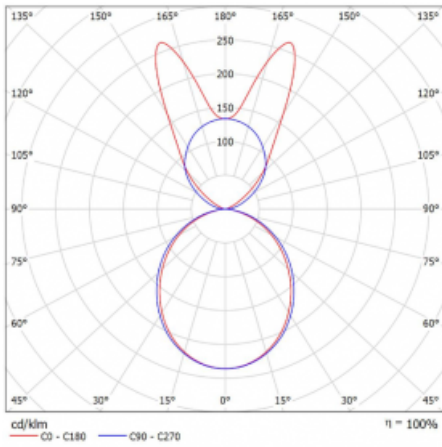

# Lina45-S

145S-5B1K-20GHD/830, B

**EPD®**

Imagine a linear luminaire that can satisfy all your needs: it meets UGR, has high efficiency and you can build it to your specifications. And it looks great too. The Lina45-S offers opal, microprism and optical grille variants, so it can easily meet both UGR under 19 at 4300 lm luminous flux. It is a great solution for visually demanding spaces, as it even meets UGR under 16 in some variants. In addition, you can complement the modular luminaire with a Vali55 relay module, a Rundo circular luminaire or 2 - 3 CUBE reflectors. The indirect lighting component is provided by a clear plexiglass module or a batwing diffuser, which creates a more even illumination of the ceiling. A welcome feature is also the possibility of a curtain at the joint of the profiles, which are also fitted with caps to prevent even minimal draughts. The individual segments are easily connected using connectors and plugged into 230 V.

Type of installation	Suspended
Light distribution	Direct-indirect wide-lighting distribution
Luminaire shape	Linear
Colour of the luminaires	Black
Material	Aluminium
Lifetime	L80/B20 50 000 hours
Warranty	5 years
Description of luminaires	Luminaire suspended
item description	D/I - 59/41
Dimensions	1122 mm × 47 mm × 69 mm
Light source	LED MODUL
Type of optical system	Opal diffuser
Luminous flux*	6370 lm
Colour Temperature	3000 K warm white
Luminous efficacy	146 lm/W
MacAdam Light source	3
Colour rendering index	80
UGR max. X=4H Y=8H, $\rho=70,50,20$	24.3

## Curve

Luminaire power input\* 43.6 W

Connection of the luminaires DALI

Electrical voltage 220-240V

Frequency 50/60Hz

⊕ CE IP 20

\* $\pm 10\%$