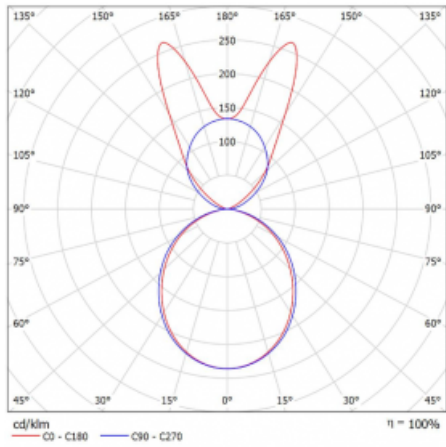

Luminaire

Lina45-S

145S-5B1K-20GGM3/830, W

EPD®

Imagine a linear luminaire that can satisfy all your needs: it meets UGR, has high efficiency and you can build it to your specifications. And it looks great too. The Lina45-S offers opal, microprism and optical grille variants, so it can easily meet both UGR under 19 at 4300 lm luminous flux. It is a great solution for visually demanding spaces, as it even meets UGR under 16 in some variants. In addition, you can complement the modular luminaire with a Vali55 relay module, a Rundo circular luminaire or 2 - 3 CUBE reflectors. The indirect lighting component is provided by a clear plexiglass module or a batwing diffuser, which creates a more even illumination of the ceiling. A welcome feature is also the possibility of a curtain at the joint of the profiles, which are also fitted with caps to prevent even minimal draughts. The individual segments are easily connected using connectors and plugged into 230 V.

Type of installation	Suspended
Light distribution	Direct-indirect
Luminaire shape	Linear
Colour of the luminaires	White
Material	Aluminium
Lifetime	L80/B20 50 000 hours
Warranty	2 years
Description of luminaires	Luminaire suspended
item description	D/I - 59/41
Dimensions (l × w × h mm)	1122 mm × 47 mm × 69 mm
Light source	LED MODUL
DIR optical system	Opal diffuser
INDIR optical system	Batwing
Luminous flux*	4080 lm
Colour Temperature	3000 K warm white
Luminous efficacy	149 lm/W
MacAdam Light source	3
Colour rendering index	80
UGR max. X=4H Y=8H, ρ=70,50,20	22.8

Curve

Luminaire power input* 27.4 W

Connection of the luminaires ON/OFF + 3h emergency

Electrical voltage 220-240V

Frequency 50/60Hz

⊕ CE IP 20

*±10 %

Downloads