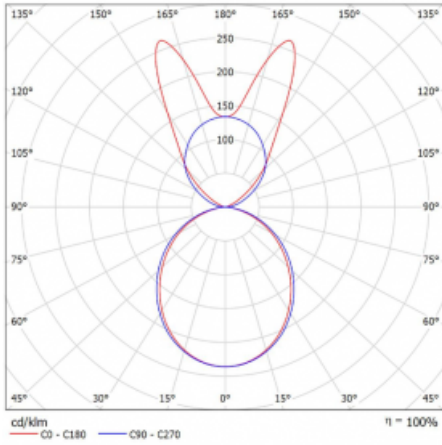

Luminaire

Lina45-S

145S-5B1K-20GGE/830, W

EPD®

Imagine a linear luminaire that can satisfy all your needs: it meets UGR, has high efficiency and you can build it to your specifications. And it looks great too. The Lina45-S offers opal, microprism and optical grille variants, so it can easily meet both UGR under 19 at 4300 lm luminous flux. It is a great solution for visually demanding spaces, as it even meets UGR under 16 in some variants. In addition, you can complement the modular luminaire with a Vali55 relay module, a Rundo circular luminaire or 2 - 3 CUBE reflectors. The indirect lighting component is provided by a clear plexiglass module or a batwing diffuser, which creates a more even illumination of the ceiling. A welcome feature is also the possibility of a curtain at the joint of the profiles, which are also fitted with caps to prevent even minimal draughts. The individual segments are easily connected using connectors and plugged into 230 V.

Type of installation	Suspended
Light distribution	Direct-indirect wide-lighting distribution
Luminaire shape	Linear
Colour of the luminaires	White
Material	Aluminium
Lifetime	L80/B20 50 000 hours
Warranty	5 years
Description of luminaires	Luminaire suspended
item description	D/I - 59/41
Dimensions	1122 mm × 47 mm × 69 mm
Light source	LED MODUL
Type of optical system	Opal diffuser
Luminous flux*	4080 lm
Colour Temperature	3000 K warm white
Luminous efficacy	149 lm/W
MacAdam Light source	3
Colour rendering index	80
UGR max. X=4H Y=8H, $\rho=70,50,20$	22.8

Curve

Luminaire power input* 27.4 W

Connection of the luminaires ON/OFF

Electrical voltage 220-240V

Frequency 50/60Hz

⊕ CE IP 20

* $\pm 10\%$

Downloads