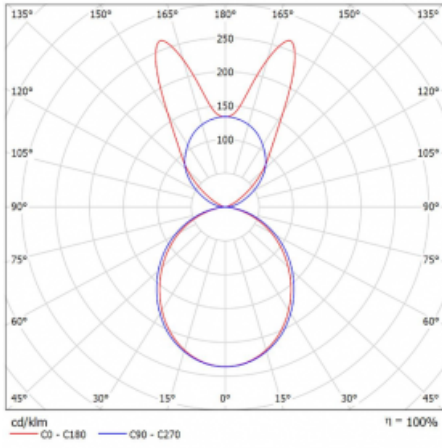

# Lina45-S

145S-5B1K-20GGD/840, W

Imagine a linear luminaire that can satisfy all your needs: it meets UGR, has high efficiency and you can build it to your specifications. And it looks great too. The Lina45-S offers opal, microprism and optical grille variants, so it can easily meet both UGR under 19 at 4300 lm luminous flux. It is a great solution for visually demanding spaces, as it even meets UGR under 16 in some variants. In addition, you can complement the modular luminaire with a Vali55 relay module, a Rundo circular luminaire or 2 - 3 CUBE reflectors. The indirect lighting component is provided by a clear plexiglass module or a batwing diffuser, which creates a more even illumination of the ceiling. A welcome feature is also the possibility of a curtain at the joint of the profiles, which are also fitted with caps to prevent even minimal draughts. The individual segments are easily connected using connectors and plugged into 230 V.

Type of installation	Suspended
Light distribution	Direct-indirect
Luminaire shape	Linear
Colour of the luminaires	White
Material	Aluminium
Lifetime	L80/B20 50 000 hours
Warranty	5 years
Description of luminaires	Luminaire suspended
item description	D/I - 59/41
Dimensions (l × w × h mm)	1122 mm × 47 mm × 69 mm
Light source	LED MODUL
DIR optical system	Opal diffuser
INDIR optical system	Batwing
Luminous flux*	4250 lm
Colour Temperature	4000 K cool white
Luminous efficacy	155 lm/W
MacAdam Light source	3
Colour rendering index	80
UGR max. X=4H Y=8H, $\rho=70,50,20$	22.9

## Curve

Luminaire power input\* 27.4 W

Connection of the luminaires DALI

Electrical voltage 220-240V

Frequency 50/60Hz

⊕ CE IP 20

\*±10 %