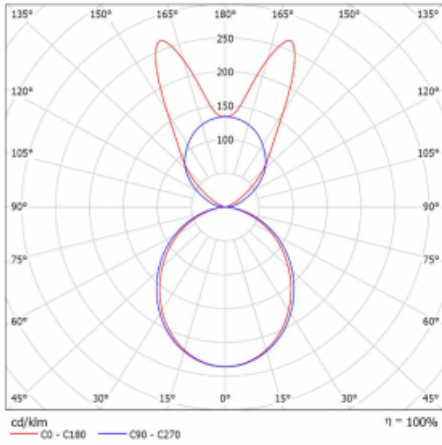

# Lina45-S

145S-5B1K-20GGD/830, B

**EPD®**

Imagine a linear luminaire that can satisfy all your needs: it meets UGR, has high efficiency and you can build it to your specifications. And it looks great too. The Lina45-S offers opal, microprism and optical grille variants, so it can easily meet both UGR under 19 at 4300 lm luminous flux. It is a great solution for visually demanding spaces, as it even meets UGR under 16 in some variants. In addition, you can complement the modular luminaire with a Vali55 relay module, a Rundo circular luminaire or 2 - 3 CUBE reflectors. The indirect lighting component is provided by a clear plexiglass module or a batwing diffuser, which creates a more even illumination of the ceiling. A welcome feature is also the possibility of a curtain at the joint of the profiles, which are also fitted with caps to prevent even minimal draughts. The individual segments are easily connected using connectors and plugged into 230 V.

Type of installation	Suspended
Light distribution	Direct-indirect wide-lighting distribution
Luminaire shape	Linear
Colour of the luminaires	Black
Material	Aluminium
Lifetime	L80/B20 50 000 hours
Warranty	5 years
Description of luminaires	Luminaire suspended
item description	D/I - 59/41
Dimensions	1122 mm × 47 mm × 69 mm
Light source	LED MODUL
Type of optical system	Opal diffuser
Luminous flux*	4080 lm
Colour Temperature	3000 K warm white
Luminous efficacy	149 lm/W
MacAdam Light source	3
Colour rendering index	80
UGR max. X=4H Y=8H, $\rho=70,50,20$	22.8

## Curve

Luminaire power input\* 27.4 W

Connection of the luminaires DALI

Electrical voltage 220-240V

Frequency 50/60Hz

⊕ CE IP 20

\* $\pm 10\%$