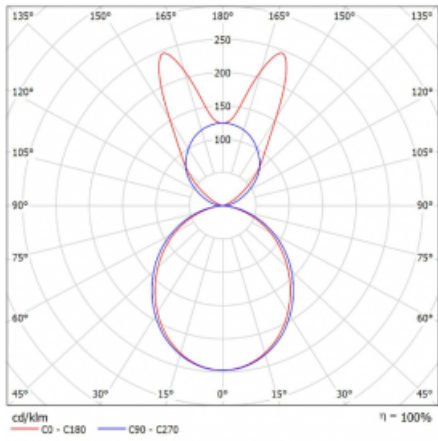

Luminaire

Lina45-S

145S-5B1K-15GHE/840, S

EPD®

Imagine a linear luminaire that can satisfy all your needs: it meets UGR, has high efficiency and you can build it to your specifications. And it looks great too. The Lina45-S offers opal, microprism and optical grille variants, so it can easily meet both UGR under 19 at 4300 lm luminous flux. It is a great solution for visually demanding spaces, as it even meets UGR under 16 in some variants. In addition, you can complement the modular luminaire with a Vali55 relay module, a Rundo circular luminaire or 2 - 3 CUBE reflectors. The indirect lighting component is provided by a clear plexiglass module or a batwing diffuser, which creates a more even illumination of the ceiling. A welcome feature is also the possibility of a curtain at the joint of the profiles, which are also fitted with caps to prevent even minimal draughts. The individual segments are easily connected using connectors and plugged into 230 V.

Type of installation	Suspended
Light distribution	Direct-indirect wide-lighting distribution
Luminaire shape	Linear
Colour of the luminaires	Silver
Material	Aluminium
Lifetime	L80/B20 50 000 hours
Warranty	5 years
Description of luminaires	Luminaire suspended
item description	D/I - 61/39
Dimensions	842 mm × 47 mm × 69 mm
Light source	LED MODUL
Type of optical system	Opal diffuser
Luminous flux*	4750 lm
Colour Temperature	4000 K cool white
Luminous efficacy	150 lm/W
MacAdam Light source	3
Colour rendering index	80
UGR max. X=4H Y=8H, $\rho=70,50,20$	24.7

Curve

Luminaire power input* 31.7 W

Connection of the luminaires ON/OFF

Electrical voltage 220-240V

Frequency 50/60Hz

⊕ CE IP 20

*±10 %

Downloads