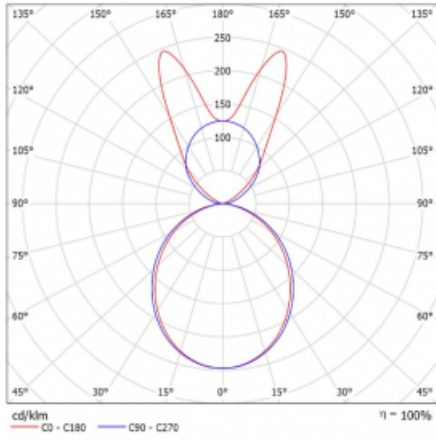

Luminaire

Lina45-S

145S-5B1K-15GHE/840, B

EPD®

Imagine a linear luminaire that can satisfy all your needs: it meets UGR, has high efficiency and you can build it to your specifications. And it looks great too. The Lina45-S offers opal, microprism and optical grille variants, so it can easily meet both UGR under 19 at 4300 lm luminous flux. It is a great solution for visually demanding spaces, as it even meets UGR under 16 in some variants. In addition, you can complement the modular luminaire with a Vali55 relay module, a Rundo circular luminaire or 2 - 3 CUBE reflectors. The indirect lighting component is provided by a clear plexiglass module or a batwing diffuser, which creates a more even illumination of the ceiling. A welcome feature is also the possibility of a curtain at the joint of the profiles, which are also fitted with caps to prevent even minimal draughts. The individual segments are easily connected using connectors and plugged into 230 V.

Type of installation	Suspended
Light distribution	Direct-indirect wide-lighting distribution
Luminaire shape	Linear
Colour of the luminaires	Black
Material	Aluminium
Lifetime	L80/B20 50 000 hours
Warranty	5 years
Description of luminaires	Luminaire suspended
item description	D/I - 61/39
Dimensions	842 mm × 47 mm × 69 mm
Light source	LED MODUL
Type of optical system	Opal diffuser
Luminous flux*	4750 lm
Colour Temperature	4000 K cool white
Luminous efficacy	150 lm/W
MacAdam Light source	3
Colour rendering index	80
UGR max. X=4H Y=8H, $\rho=70,50,20$	24.7

Curve

Luminaire power input* 31.7 W

Connection of the luminaires ON/OFF

Electrical voltage 220-240V

Frequency 50/60Hz

⊕ CE IP 20

* $\pm 10\%$

Downloads