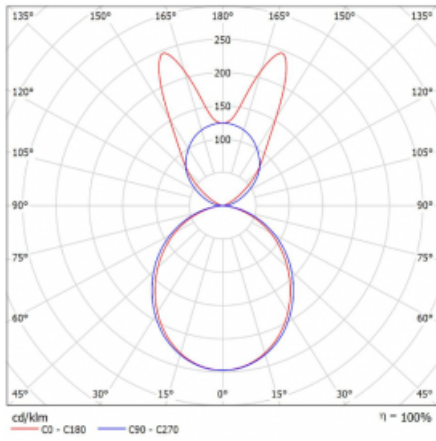

# Lina45-S

145S-5B1K-15GHE/830, W

Imagine a linear luminaire that can satisfy all your needs: it meets UGR, has high efficiency and you can build it to your specifications. And it looks great too. The Lina45-S offers opal, microprism and optical grille variants, so it can easily meet both UGR under 19 at 4300 lm luminous flux. It is a great solution for visually demanding spaces, as it even meets UGR under 16 in some variants. In addition, you can complement the modular luminaire with a Vali55 relay module, a Rundo circular luminaire or 2 - 3 CUBE reflectors. The indirect lighting component is provided by a clear plexiglass module or a batwing diffuser, which creates a more even illumination of the ceiling. A welcome feature is also the possibility of a curtain at the joint of the profiles, which are also fitted with caps to prevent even minimal draughts. The individual segments are easily connected using connectors and plugged into 230 V.

Type of installation	Suspended
Light distribution	Direct-indirect
Luminaire shape	Linear
Colour of the luminaires	White
Material	Aluminium
Lifetime	L80/B20 50 000 hours
Warranty	5 years
Description of luminaires	Luminaire suspended
item description	D/I - 61/39
Dimensions (l × w × h mm)	842 mm × 47 mm × 69 mm
Light source	LED MODUL
DIR optical system	Opal diffuser
INDIR optical system	Batwing
Luminous flux*	4560 lm
Colour Temperature	3000 K warm white
Luminous efficacy	144 lm/W
MacAdam Light source	3
Colour rendering index	80
UGR max. X=4H Y=8H, ρ=70,50,20	24.6

## Curve

Luminaire power input\* 31.7 W

Connection of the luminaires ON/OFF

Electrical voltage 220-240V

Frequency 50/60Hz

⊕ CE IP 20

\*±10 %