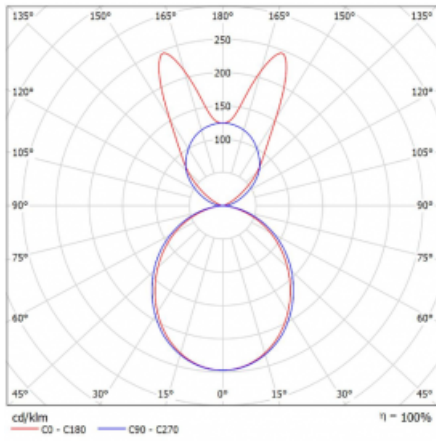

# Lina45-S

145S-5B1K-15GHE/830, W

EPD®

Imagine a linear luminaire that can satisfy all your needs: it meets UGR, has high efficiency and you can build it to your specifications. And it looks great too. The Lina45-S offers opal, microprism and optical grille variants, so it can easily meet both UGR under 19 at 4300 lm luminous flux. It is a great solution for visually demanding spaces, as it even meets UGR under 16 in some variants. In addition, you can complement the modular luminaire with a Vali55 relay module, a Rundo circular luminaire or 2 - 3 CUBE reflectors. The indirect lighting component is provided by a clear plexiglass module or a batwing diffuser, which creates a more even illumination of the ceiling. A welcome feature is also the possibility of a curtain at the joint of the profiles, which are also fitted with caps to prevent even minimal draughts. The individual segments are easily connected using connectors and plugged into 230 V.

Type of installation	Suspended
Light distribution	Direct-indirect wide-lighting distribution
Luminaire shape	Linear
Colour of the luminaires	White
Material	Aluminium
Lifetime	L80/B20 50 000 hours
Warranty	5 years
Description of luminaires	Luminaire suspended
item description	D/I - 61/39
Dimensions	842 mm × 47 mm × 69 mm
Light source	LED MODUL
Type of optical system	Opal diffuser
Luminous flux*	4560 lm
Colour Temperature	3000 K warm white
Luminous efficacy	144 lm/W
MacAdam Light source	3
Colour rendering index	80
UGR max. X=4H Y=8H, $\rho=70,50,20$	24.6

## Curve

Luminaire power input\* 31.7 W

Connection of the luminaires ON/OFF

Electrical voltage 220-240V

Frequency 50/60Hz

⊕ CE IP 20

\* $\pm 10\%$