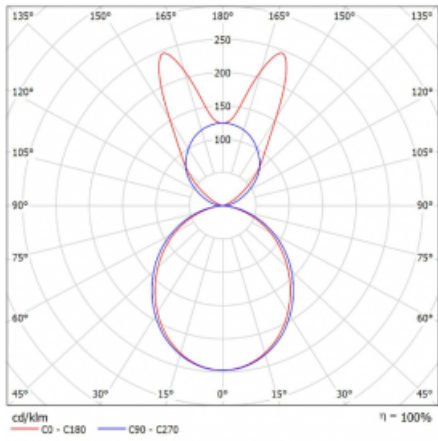

Luminaire

Lina45-S

145S-5B1K-15GHE/830, S

Imagine a linear luminaire that can satisfy all your needs: it meets UGR, has high efficiency and you can build it to your specifications. And it looks great too. The Lina45-S offers opal, microprism and optical grille variants, so it can easily meet both UGR under 19 at 4300 lm luminous flux. It is a great solution for visually demanding spaces, as it even meets UGR under 16 in some variants. In addition, you can complement the modular luminaire with a Vali55 relay module, a Rundo circular luminaire or 2 - 3 CUBE reflectors. The indirect lighting component is provided by a clear plexiglass module or a batwing diffuser, which creates a more even illumination of the ceiling. A welcome feature is also the possibility of a curtain at the joint of the profiles, which are also fitted with caps to prevent even minimal draughts. The individual segments are easily connected using connectors and plugged into 230 V.

Type of installation	Suspended
Light distribution	Direct-indirect
Luminaire shape	Linear
Colour of the luminaires	Silver
Material	Aluminium
Lifetime	L80/B20 50 000 hours
Warranty	5 years
Description of luminaires	Luminaire suspended
item description	D/I - 61/39
Dimensions (l × w × h mm)	842 mm × 47 mm × 69 mm
Light source	LED MODUL
DIR optical system	Opal diffuser
INDIR optical system	Batwing
Luminous flux*	4560 lm
Colour Temperature	3000 K warm white
Luminous efficacy	144 lm/W
MacAdam Light source	3
Colour rendering index	80
UGR max. X=4H Y=8H, $\rho=70,50,20$	24.6

Curve

Luminaire power input* 31.7 W

Connection of the luminaires ON/OFF

Electrical voltage 220-240V

Frequency 50/60Hz

⊕ CE IP 20

*±10 %

Downloads