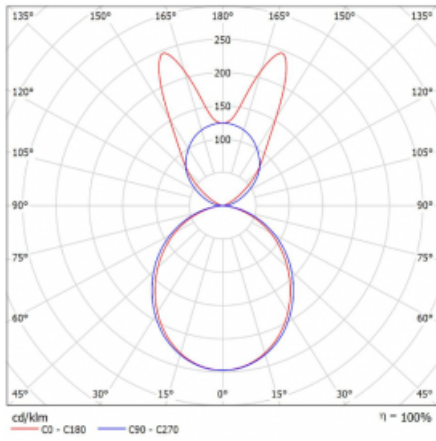

# Lina45-S

145S-5B1K-15GHD/840, B

**EPD®**

Imagine a linear luminaire that can satisfy all your needs: it meets UGR, has high efficiency and you can build it to your specifications. And it looks great too. The Lina45-S offers opal, microprism and optical grille variants, so it can easily meet both UGR under 19 at 4300 lm luminous flux. It is a great solution for visually demanding spaces, as it even meets UGR under 16 in some variants. In addition, you can complement the modular luminaire with a Vali55 relay module, a Rundo circular luminaire or 2 - 3 CUBE reflectors. The indirect lighting component is provided by a clear plexiglass module or a batwing diffuser, which creates a more even illumination of the ceiling. A welcome feature is also the possibility of a curtain at the joint of the profiles, which are also fitted with caps to prevent even minimal draughts. The individual segments are easily connected using connectors and plugged into 230 V.

Type of installation	Suspended
Light distribution	Direct-indirect wide-lighting distribution
Luminaire shape	Linear
Colour of the luminaires	Black
Material	Aluminium
Lifetime	L80/B20 50 000 hours
Warranty	5 years
Description of luminaires	Luminaire suspended
item description	D/I - 61/39
Dimensions	842 mm × 47 mm × 69 mm
Light source	LED MODUL
Type of optical system	Opal diffuser
Luminous flux*	4750 lm
Colour Temperature	4000 K cool white
Luminous efficacy	150 lm/W
MacAdam Light source	3
Colour rendering index	80
UGR max. X=4H Y=8H, $\rho=70,50,20$	24.7

## Curve

Luminaire power input\* 31.7 W

Connection of the luminaires DALI

Electrical voltage 220-240V

Frequency 50/60Hz

⊕ CE IP 20

\*±10 %