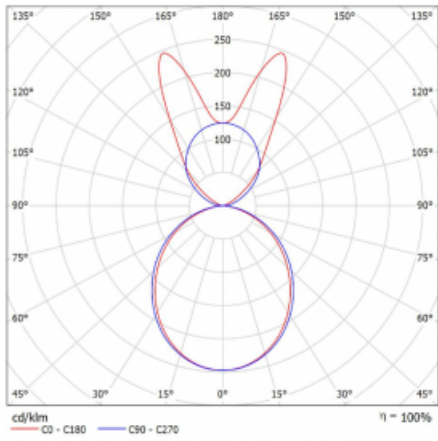

# Lina45-S

145S-5B1K-15GHD/830, W

Imagine a linear luminaire that can satisfy all your needs: it meets UGR, has high efficiency and you can build it to your specifications. And it looks great too. The Lina45-S offers opal, microprism and optical grille variants, so it can easily meet both UGR under 19 at 4300 lm luminous flux. It is a great solution for visually demanding spaces, as it even meets UGR under 16 in some variants. In addition, you can complement the modular luminaire with a Vali55 relay module, a Rundo circular luminaire or 2 - 3 CUBE reflectors. The indirect lighting component is provided by a clear plexiglass module or a batwing diffuser, which creates a more even illumination of the ceiling. A welcome feature is also the possibility of a curtain at the joint of the profiles, which are also fitted with caps to prevent even minimal draughts. The individual segments are easily connected using connectors and plugged into 230 V.

Type of installation	Suspended
Light distribution	Direct-indirect
Luminaire shape	Linear
Colour of the luminaires	White
Material	Aluminium
Lifetime	L80/B20 50 000 hours
Warranty	5 years
Description of luminaires	Luminaire suspended
item description	D/I - 61/39
Dimensions (l × w × h mm)	842 mm × 47 mm × 69 mm
Light source	LED MODUL
DIR optical system	Opal diffuser
INDIR optical system	Batwing
Luminous flux*	4560 lm
Colour Temperature	3000 K warm white
Luminous efficacy	144 lm/W
MacAdam Light source	3
Colour rendering index	80
UGR max. X=4H Y=8H, $\rho=70,50,20$	24.6

## Curve

Luminaire power input\* 31.7 W

Connection of the luminaires DALI

Electrical voltage 220-240V

Frequency 50/60Hz

⊕ CE IP 20

\* $\pm 10\%$