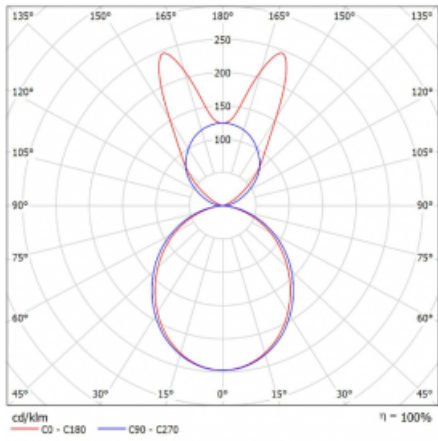

# Lina45-S

145S-5B1K-15GHD/830, W

**EPD®**

Imagine a linear luminaire that can satisfy all your needs: it meets UGR, has high efficiency and you can build it to your specifications. And it looks great too. The Lina45-S offers opal, microprism and optical grille variants, so it can easily meet both UGR under 19 at 4300 lm luminous flux. It is a great solution for visually demanding spaces, as it even meets UGR under 16 in some variants. In addition, you can complement the modular luminaire with a Vali55 relay module, a Rundo circular luminaire or 2 - 3 CUBE reflectors. The indirect lighting component is provided by a clear plexiglass module or a batwing diffuser, which creates a more even illumination of the ceiling. A welcome feature is also the possibility of a curtain at the joint of the profiles, which are also fitted with caps to prevent even minimal draughts. The individual segments are easily connected using connectors and plugged into 230 V.

Type of installation	Suspended
Light distribution	Direct-indirect wide-lighting distribution
Luminaire shape	Linear
Colour of the luminaires	White
Material	Aluminium
Lifetime	L80/B20 50 000 hours
Warranty	5 years
Description of luminaires	Luminaire suspended
item description	D/I - 61/39
Dimensions	842 mm × 47 mm × 69 mm
Light source	LED MODUL
Type of optical system	Opal diffuser
Luminous flux*	4560 lm
Colour Temperature	3000 K warm white
Luminous efficacy	144 lm/W
MacAdam Light source	3
Colour rendering index	80
UGR max. X=4H Y=8H, $\rho=70,50,20$	24.6

## Curve

Luminaire power input\* 31.7 W

Connection of the luminaires DALI

Electrical voltage 220-240V

Frequency 50/60Hz

⊕ CE IP 20

\* $\pm 10\%$