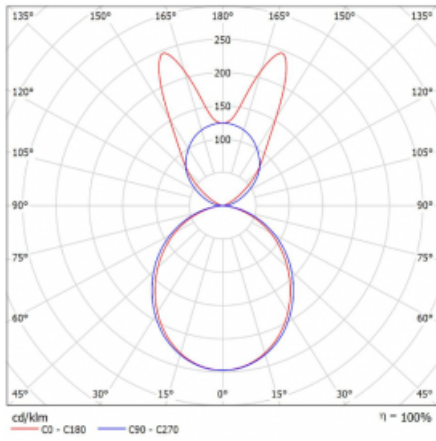

Luminaire

Lina45-S

145S-5B1K-15GGE/840, W

EPD®

Imagine a linear luminaire that can satisfy all your needs: it meets UGR, has high efficiency and you can build it to your specifications. And it looks great too. The Lina45-S offers opal, microprism and optical grille variants, so it can easily meet both UGR under 19 at 4300 lm luminous flux. It is a great solution for visually demanding spaces, as it even meets UGR under 16 in some variants. In addition, you can complement the modular luminaire with a Vali55 relay module, a Rundo circular luminaire or 2 - 3 CUBE reflectors. The indirect lighting component is provided by a clear plexiglass module or a batwing diffuser, which creates a more even illumination of the ceiling. A welcome feature is also the possibility of a curtain at the joint of the profiles, which are also fitted with caps to prevent even minimal draughts. The individual segments are easily connected using connectors and plugged into 230 V.

Type of installation	Suspended
Light distribution	Direct-indirect
Luminaire shape	Linear
Colour of the luminaires	White
Material	Aluminium
Lifetime	L80/B20 50 000 hours
Warranty	5 years
Description of luminaires	Luminaire suspended
item description	D/I - 61/39
Dimensions (l × w × h mm)	842 mm × 47 mm × 69 mm
Light source	LED MODUL
DIR optical system	Opal diffuser
INDIR optical system	Batwing
Luminous flux*	3040 lm
Colour Temperature	4000 K cool white
Luminous efficacy	150 lm/W
MacAdam Light source	3
Colour rendering index	80
UGR max. X=4H Y=8H, ρ=70,50,20	23.1

Curve

Luminaire power input* 20.3 W

Connection of the luminaires ON/OFF

Electrical voltage 220-240V

Frequency 50/60Hz

⊕ CE IP 20

*±10 %

Downloads