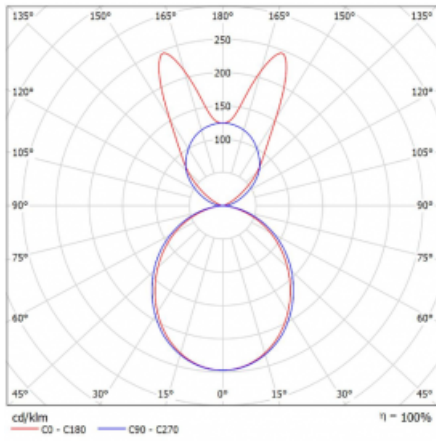

Curve

Luminaire power input* 20.3 W

Connection of the luminaires ON/OFF

Electrical voltage 220-240V

Frequency 50/60Hz

⊕ CE IP 20

*±10 %