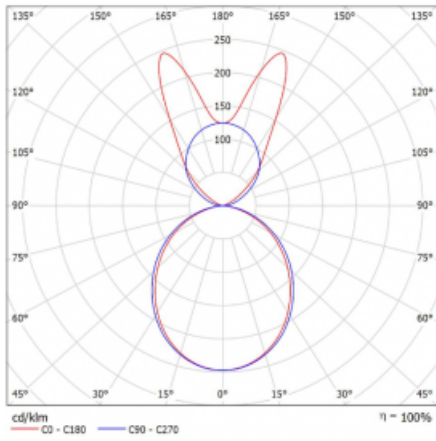

Luminaire

Lina45-S

145S-5B1K-15GGE/830, B

EPD[®]

Imagine a linear luminaire that can satisfy all your needs: it meets UGR, has high efficiency and you can build it to your specifications. And it looks great too. The Lina45-S offers opal, microprism and optical grille variants, so it can easily meet both UGR under 19 at 4300 lm luminous flux. It is a great solution for visually demanding spaces, as it even meets UGR under 16 in some variants. In addition, you can complement the modular luminaire with a Vali55 relay module, a Rundo circular luminaire or 2 - 3 CUBE reflectors. The indirect lighting component is provided by a clear plexiglass module or a batwing diffuser, which creates a more even illumination of the ceiling. A welcome feature is also the possibility of a curtain at the joint of the profiles, which are also fitted with caps to prevent even minimal draughts. The individual segments are easily connected using connectors and plugged into 230 V.

Type of installation	Suspended
Light distribution	Direct-indirect wide-lighting distribution
Luminaire shape	Linear
Colour of the luminaires	Black
Material	Aluminium
Lifetime	L80/B20 50 000 hours
Warranty	5 years
Description of luminaires	Luminaire suspended
item description	D/I - 61/39
Dimensions	842 mm × 47 mm × 69 mm
Light source	LED MODUL
Type of optical system	Opal diffuser
Luminous flux*	2910 lm
Colour Temperature	3000 K warm white
Luminous efficacy	143 lm/W
MacAdam Light source	3
Colour rendering index	80
UGR max. X=4H Y=8H, $\rho=70,50,20$	23

Curve

Luminaire power input* 20.3 W

Connection of the luminaires ON/OFF

Electrical voltage 220-240V

Frequency 50/60Hz

⊕ CE IP 20

*±10 %

Downloads