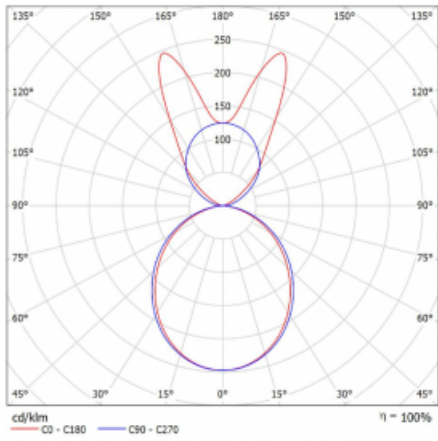

Luminaire

Lina45-S

145S-5B1K-15GGD/840, W

Imagine a linear luminaire that can satisfy all your needs: it meets UGR, has high efficiency and you can build it to your specifications. And it looks great too. The Lina45-S offers opal, microprism and optical grille variants, so it can easily meet both UGR under 19 at 4300 lm luminous flux. It is a great solution for visually demanding spaces, as it even meets UGR under 16 in some variants. In addition, you can complement the modular luminaire with a Vali55 relay module, a Rundo circular luminaire or 2 - 3 CUBE reflectors. The indirect lighting component is provided by a clear plexiglass module or a batwing diffuser, which creates a more even illumination of the ceiling. A welcome feature is also the possibility of a curtain at the joint of the profiles, which are also fitted with caps to prevent even minimal draughts. The individual segments are easily connected using connectors and plugged into 230 V.

Type of installation	Suspended
Light distribution	Direct-indirect
Luminaire shape	Linear
Colour of the luminaires	White
Material	Aluminium
Lifetime	L80/B20 50 000 hours
Warranty	5 years
Description of luminaires	Luminaire suspended
item description	D/I - 61/39
Dimensions (l × w × h mm)	842 mm × 47 mm × 69 mm
Light source	LED MODUL
DIR optical system	Opal diffuser
INDIR optical system	Batwing
Luminous flux*	3040 lm
Colour Temperature	4000 K cool white
Luminous efficacy	150 lm/W
MacAdam Light source	3
Colour rendering index	80
UGR max. X=4H Y=8H, $\rho=70,50,20$	23.1

Curve

Luminaire power input* 20.3 W

Connection of the luminaires DALI

Electrical voltage 220-240V

Frequency 50/60Hz

⊕ CE IP 20

*±10 %

Downloads