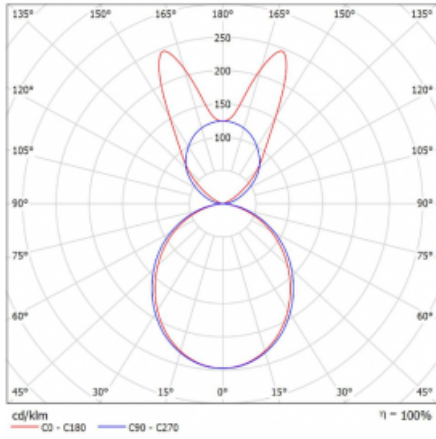

Curve

Luminaire power input* 20.3 W

Connection of the luminaires DALI

Electrical voltage 220-240V

Frequency 50/60Hz

⊕ CE IP 20

*±10 %