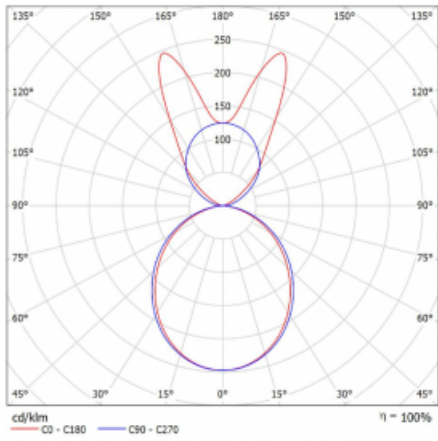

Luminaire

Lina45-S

145S-5B1K-15GGD/830, W

EPD®

Imagine a linear luminaire that can satisfy all your needs: it meets UGR, has high efficiency and you can build it to your specifications. And it looks great too. The Lina45-S offers opal, microprism and optical grille variants, so it can easily meet both UGR under 19 at 4300 lm luminous flux. It is a great solution for visually demanding spaces, as it even meets UGR under 16 in some variants. In addition, you can complement the modular luminaire with a Vali55 relay module, a Rundo circular luminaire or 2 - 3 CUBE reflectors. The indirect lighting component is provided by a clear plexiglass module or a batwing diffuser, which creates a more even illumination of the ceiling. A welcome feature is also the possibility of a curtain at the joint of the profiles, which are also fitted with caps to prevent even minimal draughts. The individual segments are easily connected using connectors and plugged into 230 V.

Type of installation	Suspended
Light distribution	Direct-indirect
Luminaire shape	Linear
Colour of the luminaires	White
Material	Aluminium
Lifetime	L80/B20 50 000 hours
Warranty	5 years
Description of luminaires	Luminaire suspended
item description	D/I - 61/39
Dimensions (l × w × h mm)	842 mm × 47 mm × 69 mm
Light source	LED MODUL
DIR optical system	Opal diffuser
INDIR optical system	Batwing
Luminous flux*	2910 lm
Colour Temperature	3000 K warm white
Luminous efficacy	143 lm/W
MacAdam Light source	3
Colour rendering index	80
UGR max. X=4H Y=8H, $\rho=70,50,20$	23

Curve

Luminaire power input* 20.3 W

Connection of the luminaires DALI

Electrical voltage 220-240V

Frequency 50/60Hz

⊕ CE IP 20

* $\pm 10\%$

Downloads