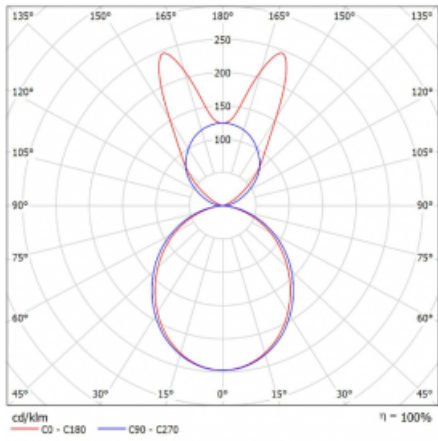

# Lina45-S

145S-5B1K-15GGD/830, W

**EPD®**

Imagine a linear luminaire that can satisfy all your needs: it meets UGR, has high efficiency and you can build it to your specifications. And it looks great too. The Lina45-S offers opal, microprism and optical grille variants, so it can easily meet both UGR under 19 at 4300 lm luminous flux. It is a great solution for visually demanding spaces, as it even meets UGR under 16 in some variants. In addition, you can complement the modular luminaire with a Vali55 relay module, a Rundo circular luminaire or 2 - 3 CUBE reflectors. The indirect lighting component is provided by a clear plexiglass module or a batwing diffuser, which creates a more even illumination of the ceiling. A welcome feature is also the possibility of a curtain at the joint of the profiles, which are also fitted with caps to prevent even minimal draughts. The individual segments are easily connected using connectors and plugged into 230 V.

Type of installation	Suspended
Light distribution	Direct-indirect wide-lighting distribution
Luminaire shape	Linear
Colour of the luminaires	White
Material	Aluminium
Lifetime	L80/B20 50 000 hours
Warranty	5 years
Description of luminaires	Luminaire suspended
item description	D/I - 61/39
Dimensions	842 mm × 47 mm × 69 mm
Light source	LED MODUL
Type of optical system	Opal diffuser
Luminous flux*	2910 lm
Colour Temperature	3000 K warm white
Luminous efficacy	143 lm/W
MacAdam Light source	3
Colour rendering index	80
UGR max. X=4H Y=8H, $\rho=70,50,20$	23

## Curve

Luminaire power input\* 20.3 W

Connection of the luminaires DALI

Electrical voltage 220-240V

Frequency 50/60Hz

⊕ CE IP 20

\*±10 %