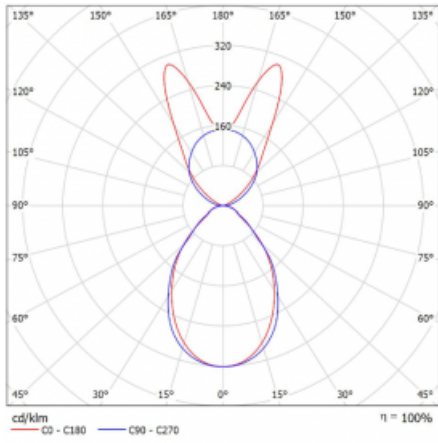

Luminaire

Lina45-S

145S-5B1I-40GHE/830, B

EPD®

Imagine a linear luminaire that can satisfy all your needs: it meets UGR, has high efficiency and you can build it to your specifications. And it looks great too. The Lina45-S offers opal, microprism and optical grille variants, so it can easily meet both UGR under 19 at 4300 lm luminous flux. It is a great solution for visually demanding spaces, as it even meets UGR under 16 in some variants. In addition, you can complement the modular luminaire with a Vali55 relay module, a Rundo circular luminaire or 2 - 3 CUBE reflectors. The indirect lighting component is provided by a clear plexiglass module or a batwing diffuser, which creates a more even illumination of the ceiling. A welcome feature is also the possibility of a curtain at the joint of the profiles, which are also fitted with caps to prevent even minimal draughts. The individual segments are easily connected using connectors and plugged into 230 V.

Type of installation	Suspended
Light distribution	Direct-indirect wide-lighting distribution
Luminaire shape	Linear
Colour of the luminaires	Black
Material	Aluminium
Lifetime	L80/B20 50 000 hours
Warranty	5 years
Description of luminaires	Luminaire suspended
item description	D/I - 53/47
Dimensions	2244 mm × 47 mm × 69 mm
Light source	LED MODUL
Type of optical system	Microprisma
Luminous flux*	12980 lm
Colour Temperature	3000 K warm white
Luminous efficacy	145 lm/W
MacAdam Light source	3
Colour rendering index	80
UGR max. X=4H Y=8H, $\rho=70,50,20$	20.1

Curve

Luminaire power input* 89.8 W

Connection of the luminaires ON/OFF

Electrical voltage 220-240V

Frequency 50/60Hz

⊕ CE IP 20

*±10 %

Downloads