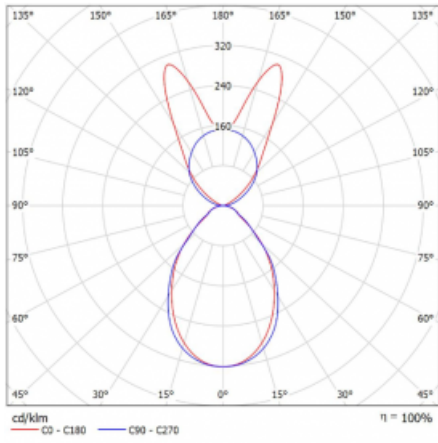

Luminaire

Lina45-S

145S-5B1I-40GGE/830, S

EPD®

Imagine a linear luminaire that can satisfy all your needs: it meets UGR, has high efficiency and you can build it to your specifications. And it looks great too. The Lina45-S offers opal, microprism and optical grille variants, so it can easily meet both UGR under 19 at 4300 lm luminous flux. It is a great solution for visually demanding spaces, as it even meets UGR under 16 in some variants. In addition, you can complement the modular luminaire with a Vali55 relay module, a Rundo circular luminaire or 2 - 3 CUBE reflectors. The indirect lighting component is provided by a clear plexiglass module or a batwing diffuser, which creates a more even illumination of the ceiling. A welcome feature is also the possibility of a curtain at the joint of the profiles, which are also fitted with caps to prevent even minimal draughts. The individual segments are easily connected using connectors and plugged into 230 V.

Type of installation	Suspended
Light distribution	Direct-indirect
Luminaire shape	Linear
Colour of the luminaires	Silver
Material	Aluminium
Lifetime	L80/B20 50 000 hours
Warranty	5 years
Description of luminaires	Luminaire suspended
item description	D/I - 53/47
Dimensions (l × w × h mm)	2244 mm × 47 mm × 69 mm
Light source	LED MODUL
DIR optical system	Microprisma
INDIR optical system	Batwing
Luminous flux*	8310 lm
Colour Temperature	3000 K warm white
Luminous efficacy	147 lm/W
MacAdam Light source	3
Colour rendering index	80
UGR max. X=4H Y=8H, ρ=70,50,20	18.5

Curve

Luminaire power input* 56.5 W

Connection of the luminaires ON/OFF

Electrical voltage 220-240V

Frequency 50/60Hz

⊕ CE IP 20

*±10 %

Downloads