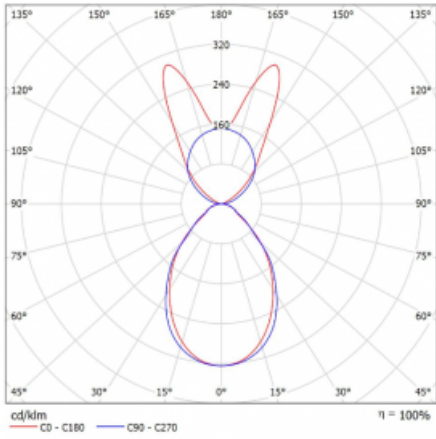

Luminaire

Lina45-S

145S-5B1I-35GHE/840, B

EPD®

Imagine a linear luminaire that can satisfy all your needs: it meets UGR, has high efficiency and you can build it to your specifications. And it looks great too. The Lina45-S offers opal, microprism and optical grille variants, so it can easily meet both UGR under 19 at 4300 lm luminous flux. It is a great solution for visually demanding spaces, as it even meets UGR under 16 in some variants. In addition, you can complement the modular luminaire with a Vali55 relay module, a Rundo circular luminaire or 2 - 3 CUBE reflectors. The indirect lighting component is provided by a clear plexiglass module or a batwing diffuser, which creates a more even illumination of the ceiling. A welcome feature is also the possibility of a curtain at the joint of the profiles, which are also fitted with caps to prevent even minimal draughts. The individual segments are easily connected using connectors and plugged into 230 V.

Type of installation	Suspended
Light distribution	Direct-indirect wide-lighting distribution
Luminaire shape	Linear
Colour of the luminaires	Black
Material	Aluminium
Lifetime	L80/B20 50 000 hours
Warranty	5 years
Description of luminaires	Luminaire suspended
item description	D/I - 53/47
Dimensions	1964 mm × 47 mm × 69 mm
Light source	LED MODUL
Type of optical system	Microprisma
Luminous flux*	11730 lm
Colour Temperature	4000 K cool white
Luminous efficacy	149 lm/W
MacAdam Light source	3
Colour rendering index	80
UGR max. X=4H Y=8H, $\rho=70,50,20$	20.3

Curve

Luminaire power input* 78.7 W

Connection of the luminaires ON/OFF

Electrical voltage 220-240V

Frequency 50/60Hz

⊕ CE IP 20

*±10 %

Downloads