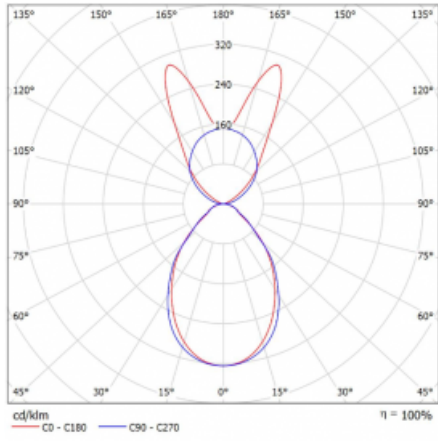

Luminaire

Lina45-S

145S-5B1I-35GHE/830, S

EPD®

Imagine a linear luminaire that can satisfy all your needs: it meets UGR, has high efficiency and you can build it to your specifications. And it looks great too. The Lina45-S offers opal, microprism and optical grille variants, so it can easily meet both UGR under 19 at 4300 lm luminous flux. It is a great solution for visually demanding spaces, as it even meets UGR under 16 in some variants. In addition, you can complement the modular luminaire with a Vali55 relay module, a Rundo circular luminaire or 2 - 3 CUBE reflectors. The indirect lighting component is provided by a clear plexiglass module or a batwing diffuser, which creates a more even illumination of the ceiling. A welcome feature is also the possibility of a curtain at the joint of the profiles, which are also fitted with caps to prevent even minimal draughts. The individual segments are easily connected using connectors and plugged into 230 V.

Type of installation	Suspended
Light distribution	Direct-indirect wide-lighting distribution
Luminaire shape	Linear
Colour of the luminaires	Silver
Material	Aluminium
Lifetime	L80/B20 50 000 hours
Warranty	5 years
Description of luminaires	Luminaire suspended
item description	D/I - 53/47
Dimensions	1964 mm × 47 mm × 69 mm
Light source	LED MODUL
Type of optical system	Microprisma
Luminous flux*	11260 lm
Colour Temperature	3000 K warm white
Luminous efficacy	143 lm/W
MacAdam Light source	3
Colour rendering index	80
UGR max. X=4H Y=8H, $\rho=70,50,20$	20.1

Curve

Luminaire power input* 78.7 W

Connection of the luminaires ON/OFF

Electrical voltage 220-240V

Frequency 50/60Hz

⊕ CE IP 20

*±10 %

Downloads