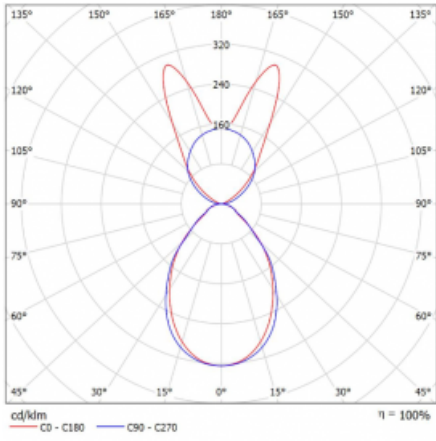

Luminaire

Lina45-S

145S-5B1I-35GHE/830, B

EPD®

Imagine a linear luminaire that can satisfy all your needs: it meets UGR, has high efficiency and you can build it to your specifications. And it looks great too. The Lina45-S offers opal, microprism and optical grille variants, so it can easily meet both UGR under 19 at 4300 lm luminous flux. It is a great solution for visually demanding spaces, as it even meets UGR under 16 in some variants. In addition, you can complement the modular luminaire with a Vali55 relay module, a Rundo circular luminaire or 2 - 3 CUBE reflectors. The indirect lighting component is provided by a clear plexiglass module or a batwing diffuser, which creates a more even illumination of the ceiling. A welcome feature is also the possibility of a curtain at the joint of the profiles, which are also fitted with caps to prevent even minimal draughts. The individual segments are easily connected using connectors and plugged into 230 V.

Type of installation	Suspended
Light distribution	Direct-indirect wide-lighting distribution
Luminaire shape	Linear
Colour of the luminaires	Black
Material	Aluminium
Lifetime	L80/B20 50 000 hours
Warranty	5 years
Description of luminaires	Luminaire suspended
item description	D/I - 53/47
Dimensions	1964 mm × 47 mm × 69 mm
Light source	LED MODUL
Type of optical system	Microprisma
Luminous flux*	11260 lm
Colour Temperature	3000 K warm white
Luminous efficacy	143 lm/W
MacAdam Light source	3
Colour rendering index	80
UGR max. X=4H Y=8H, $\rho=70,50,20$	20.1

Curve

Luminaire power input* 78.7 W

Connection of the luminaires ON/OFF

Electrical voltage 220-240V

Frequency 50/60Hz

⊕ CE IP 20

*±10 %

Downloads