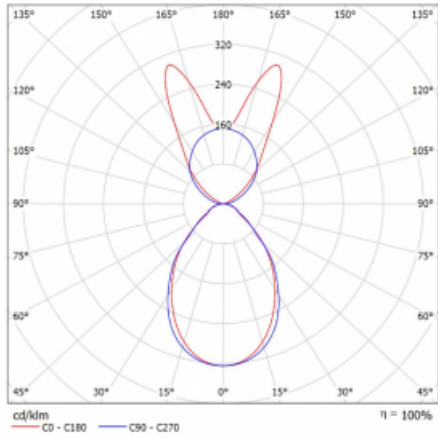

# Lina45-S

145S-5B1I-35GHD/830, S

Imagine a linear luminaire that can satisfy all your needs: it meets UGR, has high efficiency and you can build it to your specifications. And it looks great too. The Lina45-S offers opal, microprism and optical grille variants, so it can easily meet both UGR under 19 at 4300 lm luminous flux. It is a great solution for visually demanding spaces, as it even meets UGR under 16 in some variants. In addition, you can complement the modular luminaire with a Vali55 relay module, a Rundo circular luminaire or 2 - 3 CUBE reflectors. The indirect lighting component is provided by a clear plexiglass module or a batwing diffuser, which creates a more even illumination of the ceiling. A welcome feature is also the possibility of a curtain at the joint of the profiles, which are also fitted with caps to prevent even minimal draughts. The individual segments are easily connected using connectors and plugged into 230 V.

Type of installation	Suspended
Light distribution	Direct-indirect wide-lighting distribution
Luminaire shape	Linear
Colour of the luminaires	Silver
Material	Aluminium
Lifetime	L80/B20 50 000 hours
Warranty	5 years
Description of luminaires	Luminaire suspended
item description	D/I - 53/47
Dimensions	1964 mm × 47 mm × 69 mm
Light source	LED MODUL
Type of optical system	Microprisma
Luminous flux*	11260 lm
Colour Temperature	3000 K warm white
Luminous efficacy	143 lm/W
MacAdam Light source	3
Colour rendering index	80
UGR max. X=4H Y=8H, $\rho=70,50,20$	20.1

## Curve

Luminaire power input\* 78.7 W

Connection of the luminaires DALI

Electrical voltage 220-240V

Frequency 50/60Hz

⊕ CE IP 20

\*±10 %