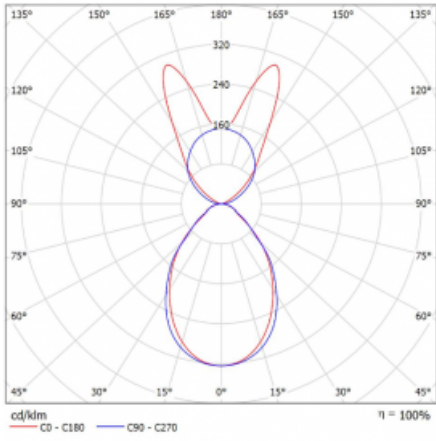

Curve

Luminaire power input* 49.5 W

Connection of the luminaires ON/OFF + 1h emergency

Electrical voltage 220-240V

Frequency 50/60Hz

⊕ CE IP 20

*±10 %