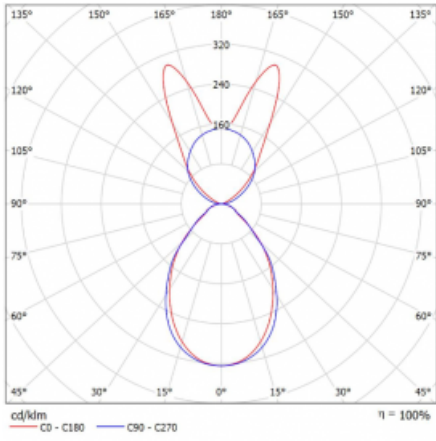

Luminaire

Lina45-S

145S-5B1I-35GGE/840, W

EPD®

Imagine a linear luminaire that can satisfy all your needs: it meets UGR, has high efficiency and you can build it to your specifications. And it looks great too. The Lina45-S offers opal, microprism and optical grille variants, so it can easily meet both UGR under 19 at 4300 lm luminous flux. It is a great solution for visually demanding spaces, as it even meets UGR under 16 in some variants. In addition, you can complement the modular luminaire with a Vali55 relay module, a Rundo circular luminaire or 2 - 3 CUBE reflectors. The indirect lighting component is provided by a clear plexiglass module or a batwing diffuser, which creates a more even illumination of the ceiling. A welcome feature is also the possibility of a curtain at the joint of the profiles, which are also fitted with caps to prevent even minimal draughts. The individual segments are easily connected using connectors and plugged into 230 V.

Type of installation	Suspended
Light distribution	Direct-indirect
Luminaire shape	Linear
Colour of the luminaires	White
Material	Aluminium
Lifetime	L80/B20 50 000 hours
Warranty	5 years
Description of luminaires	Luminaire suspended
item description	D/I - 53/47
Dimensions (l × w × h mm)	1964 mm × 47 mm × 69 mm
Light source	LED MODUL
DIR optical system	Microprisma
INDIR optical system	Batwing
Luminous flux*	7500 lm
Colour Temperature	4000 K cool white
Luminous efficacy	152 lm/W
MacAdam Light source	3
Colour rendering index	80
UGR max. X=4H Y=8H, ρ=70,50,20	18.7

Curve

Luminaire power input* 49.5 W

Connection of the luminaires ON/OFF

Electrical voltage 220-240V

Frequency 50/60Hz

⊕ CE IP 20

*±10 %

Downloads